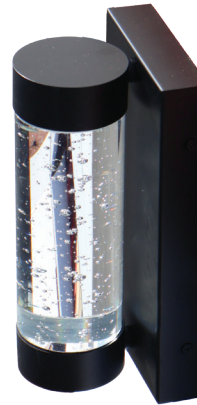

DIMENSION

TECHNICAL SUMMARY

MODEL NO.	LED	WATTS	LUMENS	CCT	VOLTAGE	DIMMING	CRI	CERTIFICATION
MW-WL-0006-8W-PS	LED	8W	x	x	120VAC/60Hz	N/A	N/A	ETL
MW-WL-0007-15W-BK	LED	15W	x	x	120VAC/60Hz	N/A	N/A	ETL
MW-WL-0008-BK	N/A	N/A	x	x	120VAC/60Hz	N/A	N/A	ETL
MW-WL-0009-BK	N/A	N/A	x	x	120VAC/60Hz	N/A	N/A	ETL
MW-WL-0010-BK	N/A	N/A	x	x	120VAC/60Hz	N/A	N/A	ETL

PART NUMBER ORDERING SUMMARY

MW-WL-0007-15W-BK

Wall Sconce
MW Lighting

15W
Wattage