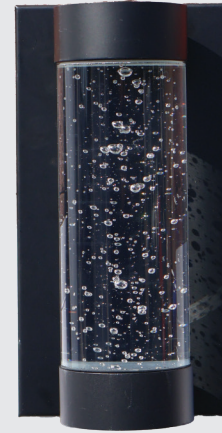

MW-WL Series

LED Wall Sconce

Project Name:	Order Number:	Prepare by:	Note:	Date:	Type:

This MW-WL series combines modern and industrial aesthetics, featuring sleek metal frames and clear or textured glass enclosures. Designed to provide both style and functionality, these fixtures offer a balance of durability and elegance, making them ideal for entryways, patios, and outdoor walkways. The combination of curved and angular elements ensures versatility, allowing them to complement a variety of architectural styles while enhancing outdoor illumination.