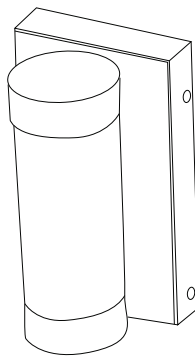

DIMENSION

TECHNICAL SUMMARY

MODEL NO.	LED	WATTS	LUMENS	CCT	VOLTAGE	DIMMING	CRI	CERTIFICATION
MW-WL-0006-8W-PS	LED	8W	x	x	120VAC/60Hz	N/A	N/A	ETL
MW-WL-0007-15W-BK	LED	15W	x	x	120VAC/60Hz	N/A	N/A	ETL
MW-WL-0008-BK	N/A	N/A	x	x	120VAC/60Hz	N/A	N/A	ETL
MW-WL-0009-BK	N/A	N/A	x	x	120VAC/60Hz	N/A	N/A	ETL
MW-WL-0010-BK	N/A	N/A	x	x	120VAC/60Hz	N/A	N/A	ETL

PART NUMBER ORDERING SUMMARY

MW-WL-0007-15W-BK

Wall Sconce
MW Lighting

15W
Wattage