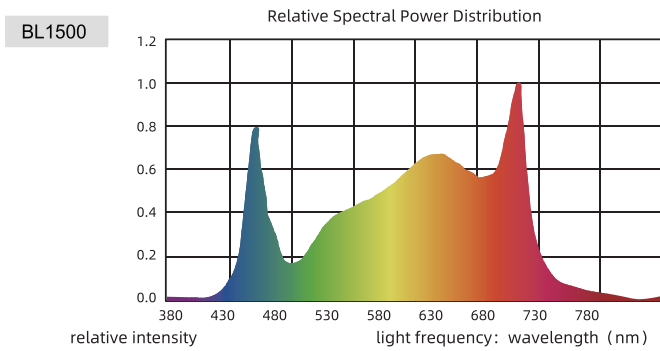

BL1500

150W Linkable Commercial Grade Grow Light

Project Name:	Order Number:	Prepare by:	Note:	Date:	Type:

FEATURES

- Light weight design
- Full spectrum with enhanced red for full cycle grows
- Balanced LED layout to provide perfect light output
- Sectional dimming at 25%-50%-75%-100%
- Perfect for seed starting to the whole growing phase of indoor plants cycle.
- Linkable up to 50 fixtures

CONSTRUCTION

- Unit includes heavy duty metal frame, LED array, heat sink and high quality PC lens.
- Mounting kits included

MOUNTING

- Pendant mount

DRIVER

- 120 - 277V 60Hz universal input voltage
- 0 -10v smooth flicker free deep dimming

COMPLIANCE CERTIFICATION

- DLC and ELT certified
- EMI/RFI emissions per FCC 47CFR Part 15B.
- Damp location listed

BL1500 PPF MAP

Height: 12"(30cm)										$\mu\text{mol}/\text{m}^2/\text{S}$
37	48	72	79	92	91	79	72	49	37	
52	74	111	138	167	167	138	111	74	52	
70	111	199	290	377	377	288	198	106	67	
77	136	282	442	592	585	425	264	125	71	
90	171	357	571	762	755	551	338	155	80	
93	176	368	587	780	773	567	346	159	83	
85	153	315	486	647	640	468	297	142	79	
79	129	237	340	439	439	338	233	124	75	
60	88	136	168	204	204	168	136	88	60	
42	57	85	94	109	109	94	85	56	42	

4FT(120cm)