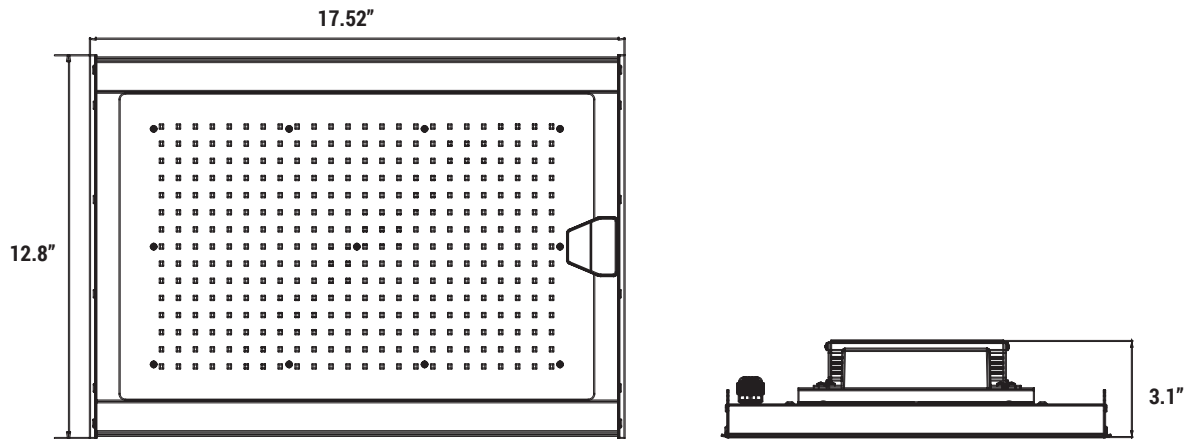

DIMENSION

TECHNICAL SUMMARY

PPF	PPE	PPFD	WATTAGE	VOLTAGE	CCT	PF	THD	DIMMING	LIFE	OPERATING TEMP.
349.5 $\mu\text{mol/s}$	2.3 $\mu\text{mol/j}$	780 $\mu\text{mol/m}^2\text{s}$	150W	120 to 277Vac 60Hz	3000K 6500K	>0.9	<20%	25%- 50%- 75%- 100%	25,000 hrs	-5°F to 104°F

PART NUMBER ORDERING SUMMARY

BL1500