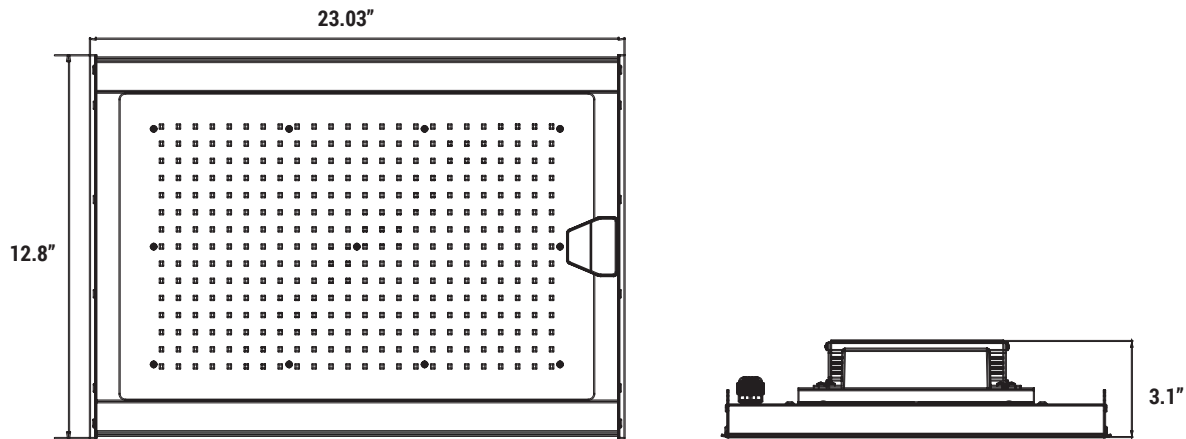

DIMENSION

TECHNICAL SUMMARY

PPF	PPE	PPFD	WATTAGE	VOLTAGE	CCT	PF	THD	DIMMING	LIFE	OPERATING TEMP.
466 $\mu\text{mol/s}$	2.3 $\mu\text{mol/j}$	900 $\mu\text{mol/m}^2\text{s}$	200W	120 to 277Vac 60Hz	3000K 6500K	>0.9	<20%	25%- 50%- 75%- 100%	25,000 hrs	-5°F to 104°F

PART NUMBER ORDERING SUMMARY

BL2000