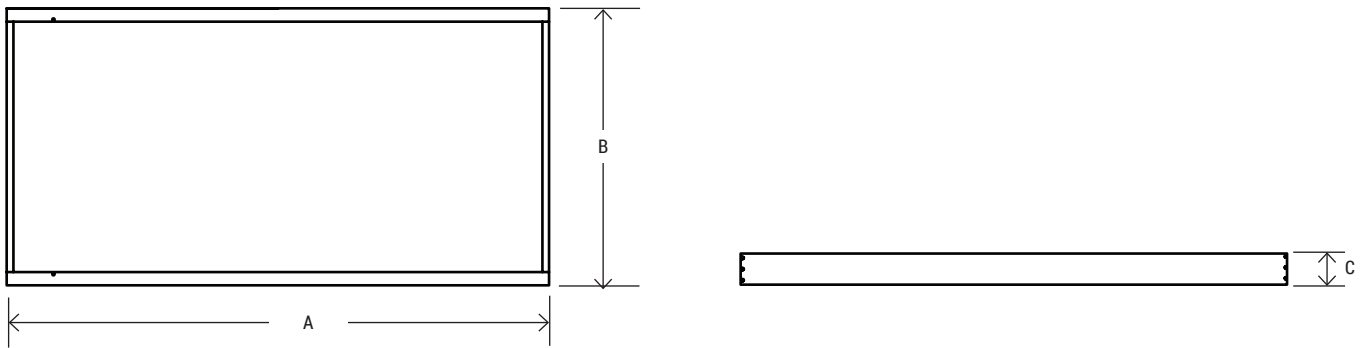

M14-SMKIT-80MM / M22-SMKIT-80MM / M24-SMKIT-80MM

1'X4' / 2'X2' / 2'X4'

Surface Mount Kit for Flat Panel

Project Name:	Order Number:	Prepare by:	Note:	Date:	Type:

The Surface Mounting Kits allows LED Panel Lights to be installed on the surface from the Ceiling while recessed mounting is not possible. This suspension kits are easy to install and can be compatible with all MW panel lights.

1' X 4'

2' X 2'

2' X 4'

DIMENSION

MODEL#	M14-SMKIT	M22-SMKIT	M24-SMKIT
A	48"	24"	48"
B	12"	24"	24"
C	3.15"	3.15"	3.15"

KEY FEATURES

- Easy to install
- High quality aluminum
- Compatible with all MW panel lights.