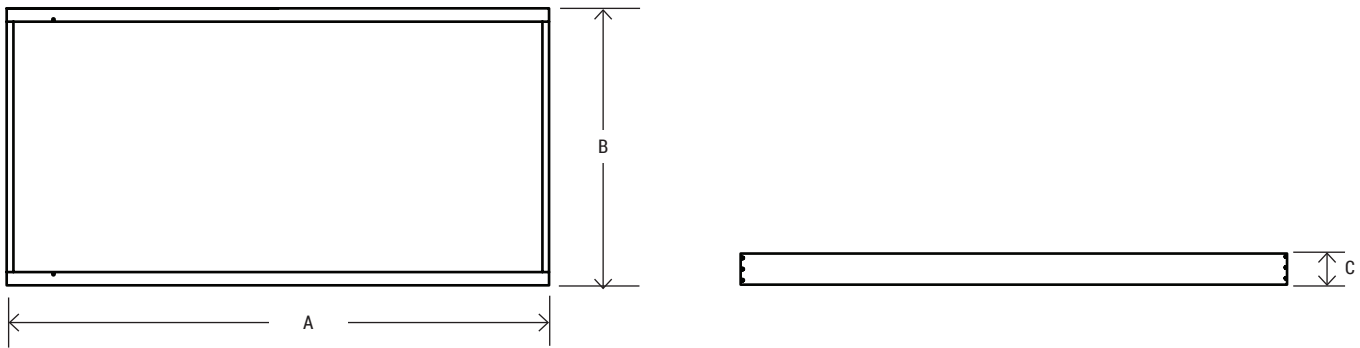

# M14-SMKIT-80MM / M22-SMKIT-80MM / M24-SMKIT-80MM

1'X4' / 2'X2' / 2'X4'

Surface Mount Kit for Flat Panel

Project Name:	Order Number:	Prepare by:	Note:	Date:	Type:

The Surface Mounting Kits allows LED Panel Lights to be installed on the surface from the Ceiling while recessed mounting is not possible. This suspension kits are easy to install and can be compatible with all MW panel lights.

1' X 4'

2' X 2'

2' X 4'

## DIMENSION

MODEL#	M14-SMKIT	M22-SMKIT	M24-SMKIT
<b>A</b>	48"	24"	48"
<b>B</b>	12"	24"	24"
<b>C</b>	3.15"	3.15"	3.15"