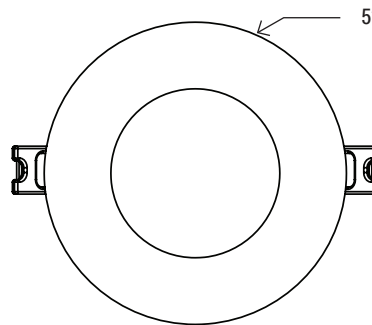

M4CDLA Series

4" Commercial Grade Recessed Downlight with Wattage and 3CCT Selector

Project Name:	Order Number:	Prepare by:	Note:	Date:	Type:

COMMERCIAL DOWNLIGHT

The **M4CDLA15W** downlight fixture is an all-in-one solution for your commercial recessed applications. The color temperature can be switched from 3000K soft white, 4000K cool white to 5000K daylight and the lumen can be adjusted to 3 different levels. Also, the canless design reduce the required of clearance for the installation. The M4CDLA15W downlight is Energy Star® and UL certified.

Perfect use for shopping center, business building, hotel, airport, hospital and other commercial buildings.

1. Select color temperature from
2. 3000K **SOFT WHITE**
   - 4000K **COOL WHITE**
   - 5000K **DAYLIGHT**

DIMENSION

Energy Star® and ETL certified. It can be used to comply with Title-24 and JA8 high efficacy light source requirements.

TECHNICAL SUMMARY

MODEL #	LUMENS	WATTS	EFFICACY	CRI	VOLTAGE	BEAM °	CCT	PF	LIFE	OPERATING TEMP.
M4CDLA15W-3CCT	846/ 1128/ 1410	9W/ 12W/ 15W	94 lm/W	80	120V- 277V, 60 Hz	110°	3000K/ 4000K/ 5000K	>0.9	50,000 hrs	-5°F ~ 104°F

PART NUMBER ORDERING SUMMARY

M 4 CDLA 15W - 3CCT