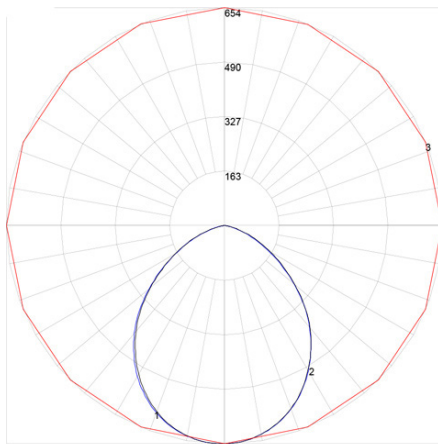

M4CDLA Series

4" Commercial Grade Recessed Downlight with Wattage and 3CCT Selector

Project Name:	Order Number:	Prepare by:	Note:	Date:	Type:

CONSTRUCTION

Unit includes die-cast metal housing, LED array, heat sink, lens, foam gasket, baffle trim ring, safety cable with hook and junction box.

OPTICS

- High quality PC lens
- Efficiency LED array
- Diffuse for uniform illumination
- Baffle trim reduces glare for soft, comfortable illumination

DRIVER

- 120V-277V 60Hz universal input voltage
- 0-10V smooth flicker free dimming to 5%

MOUNTING

- Canless design, no can housing needed for the installation
- Pre-installed torsion spring clips
- Unit comes with wiring nuts, no electrical tap and special tools required for the installation

LISTING

ETL Listed, Energy Star Listed, Suitable for Wet Locations, Title 24 JA8-2022, RoHS, Air-Tite Certified

WARRANTY

5 years manufacturer warranty, consult factory for more details. Terms and conditions may apply.

PHOTOMETRY

RECOMMENDED DIMMERS

LUTRON

- TGCL-153PH-WH
- DVCL-153PR
- P-PKG1W-WH-R
- CTCL-153PDH-WH

LEVITON

- R00-RNL06-TW
- R50-IPL06-10M

COMPATIBLE PRODUCTS (SOLD SEPARATELY)

MRSDMP-346

Mounting plate for 3"/4"/6" can-less downlight

MRSDMP-468

Mounting plate for 4"/6"/8" can-less downlight

MHV-8W-EM

Emergency Driver and Battery Back-up

MHV-25W-EM

High Output Voltage Emergency Driver and Battery Back-up