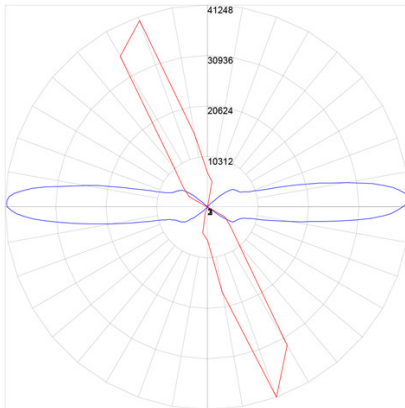

MCYLUD Series

LED Up/Down Cylinder Wall Fixture

Project Name:	Order Number:	Prepare by:	Note:	Date:	Type:

CONSTRUCTION

- Unit includes heavy duty metal frame, heat sink, reflector, lens and gasket

OPTICS

- High transmission white acrylic lens with satin nickel trim
- Efficiency LED array
- Diffuse for uniform illumination

DRIVER

- 120V 60Hz input voltage

MOUNTING

- Wall mount on junction box

LISTING

ETL Listed, Energy Star Listed, Suitable for Wet Locations, RoHS

WARRANTY

5 years manufacturer warranty, consult factory for more details.
Terms and conditions may apply.

PHOTOMETRY

RECOMMENDED DIMMERS

LUTRON

- TGCL-153PH-WH
- DVCL-153PR
- P-PKG1W-WH-R
- CTCL-153PDH-WH

LEVITON

- R00-RNL06-TW
- R50-IPL06-10M