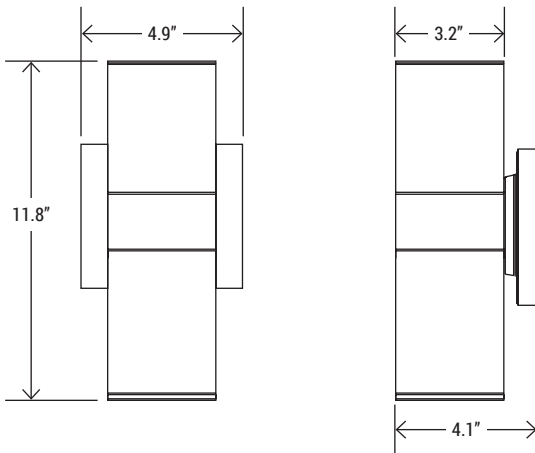

MCYLUD Series

LED Up/Down Cylinder Wall Fixture

Project Name:	Order Number:	Prepare by:	Note:	Date:	Type:

This **MCYLUD** modern indoor/outdoor LED downlight is a sleek and simple aluminum cylinder attached to a rectangular back plate. These magnificent outdoor light fixtures will look great on your porch, regardless of the architecture and colors of your house. Made with die-cast aluminum, it is water-proof, weatherproof and corrosion resistant. This dual up and downlight style fixture sends beautiful illumination up from the top and out from the bottom of the design. Provider high efficient and uniform lighting, no UV or IR radiation, excellent color consistency, no flicker or buzzing.

Perfect use for residential housings, condominiums, hotel and hospitality industry.

DIMENSION

COLOR TEMPERATURE
3000K
SOFT WHITE

TECHNICAL SUMMARY

MODEL #	LUMENS	WATTS	EFFICACY	CRI	VOLTAGE	BEAM °	CCT	PF	LIFE	OPERATING TEMP.
MCYLUD-20W-WH-30K	1440	20W	70 lm/W	80	120V, 60 Hz	95°	3000K	>0.9	50,000 hrs	-4°F ~ 104°F
MCYLUD-20W-BK-30K										

PART NUMBER ORDERING SUMMARY

M CYL UD - 20W - WH - 30K