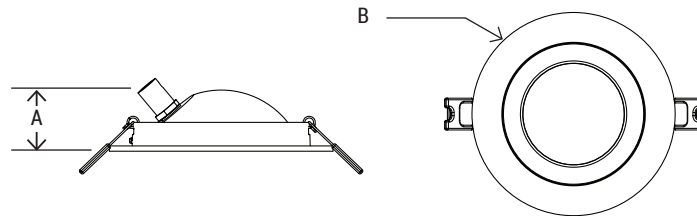

MFGD-FL Series

4"/6"

Gimbal Flood Float Can-less Recessed Downlight with 5CCT Selector

Project Name:	Order Number:	Prepare by:	Note:	Date:	Type:

GIMBAL SPOT FLOAT

The **MFGD-FL Series** Canless Flood Float Gimbal downlight is designed to highlight the architectural and artistic elements in your home. It features adjustment of 80-degree tilt, 360-degree rotation, fully dimmable and 95 CRI rating (color rendering index). With the canless design, it no longer requires a recessed housing for the installation, allows you to install it almost anywhere. These recessed down lights are also designed for use in new construction, remodel and retrofit installation without needing a housing or j-box.

Perfect use for residential housings, condominiums, the healthcare facility, shopping centers and hospitality industry.

Select color temperature from

- 2700K **WARM WHITE**
- 3000K **SOFT WHITE**
- 3500K **NATURAL WHITE**
- 4000K **COOL WHITE**
- 5000K **DAYLIGHT**

DIMENSION

MODEL#	MFGD036-SP	MFGD049-SP
A	1.5"	2"
B	5"	7.2"

Energy Star® and ETL certified. It can be used to comply with Title-24 and JA8 high efficacy light source requirements.

TECHNICAL SUMMARY

MODEL #	LUMENS	WATTS	EFFICACY	CRI	VOLTAGE	BEAM °	CCT	PF	LIFE	OPERATING TEMP.
MFGD049-FL-5CCT-WH	540	9W	60 lm/W	90	120V, 60 Hz	60°	2700K/ 3000K/ 3500K/ 4000K/ 5000K	>0.9	50,000 hrs	-5°F ~ 104°F
MFGD612-FL-5CCT-WH	900	12W	75 lm/W							

PART NUMBER ORDERING SUMMARY

M F G D 6 12 - FL - 5CCT-WH