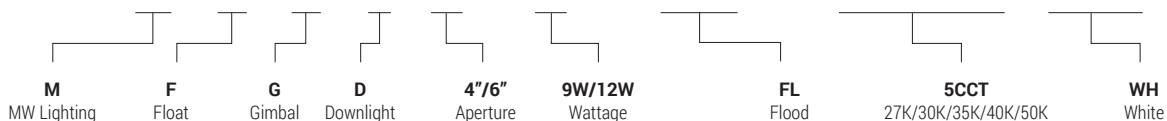

PART NUMBER ORDERING SUMMARY

M F G D 6 12 - FL - 5CCT-WH