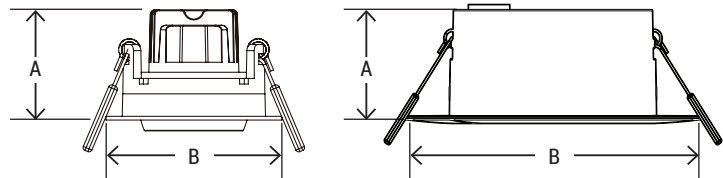

MGD Series

2"/3"/4" Gimbal Can-less Recessed Downlight with 5CCT Selector

Project Name:	Order Number:	Prepare by:	Note:	Date:	Type:

GIMBAL CAN-LESS

The **MGD Series** Canless Gimbal downlight is integrated all-in-one recessed lights are the homeowners dream; perfect for value added lighting upgrades to enhance the look of your interior with the highest quality LEDs. With a low profile junction box and push and click quick connects, these lights are very easy to use. The fixture sits flush in the ceiling without a decorative trim allowing you to create trendy pockets of light while the swivel gimbal lets you highlight certain areas of your room such as artwork, sculptures and more. These recessed down lights are also designed for use in new construction, remodel and retrofit installation without needing a housing or j-box.

Perfect use for residential housings, condominiums, the healthcare facility, shopping centers and hospitality industry.

1. Select color temperature from
2. 2700K **WARM WHITE**
   - 3000K **SOFT WHITE**
   - 3500K **NATURAL WHITE**
   - 4000K **COOL WHITE**
   - 5000K **DAYLIGHT**

DIMENSION

MODEL#	MGD026W-5CCT	MGD036W-5CCT	MGD049W-5CCT
A	1.8"	1.89"	1.89"
B	2.19"	3.75"	5"

Energy Star® and ETL certified. It can be used to comply with Title-24 and JA8 high efficacy light source requirements.

TECHNICAL SUMMARY

MODEL #	LUMENS	WATTS	EFFICACY	CRI	VOLTAGE	BEAM °	CCT	PF	LIFE	OPERATING TEMP.
MGD026W-5CCT	360	6W	60 lm/W	90	120V, 60 Hz	60°	2700K/ 3000K/ 3500K/ 4000K/ 5000K	>0.9	50,000 hrs	-5°F ~ 104°F
MGD036W-5CCT	370	6W	62 lm/W							
MGD049W-5CCT	540	9W	62 lm/W							

PART NUMBER ORDERING SUMMARY