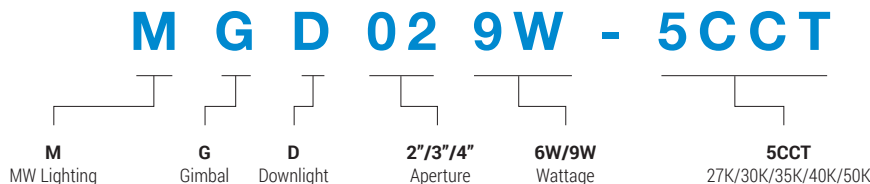

PART NUMBER ORDERING SUMMARY