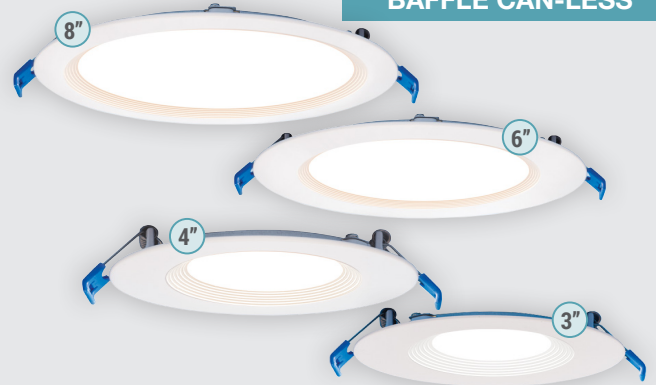

MRSDBA-120V Series

3"/4"/6"/8"

Round Baffle Can-less Ultra-Slim Recessed Downlight with 5CCT Selector

Project Name:	Order Number:	Prepare by:	Note:	Date:	Type:

BAFFLE CAN-LESS

The **MRSDBA Series** Ultra-Slim LED Downlights are the perfect lighting solution for both residential and commercial. The ultra-slim can-less design allow you to install them in where a recessed can won't fit, no can housing is needed. The quick wiring connectors are coming with the junction box, making the wiring easier-simple place the cable to the connectors to complete the wiring, no wiring nuts and electrical tap needed for the installation. Our downlight provides perfect light performance, showing the true colors of objects and surroundings. You also get all other benefits of LED technology, including longer life to lower maintenance cost, less heat for better energy saving in summer.

Perfect use for residential housings, condominiums, the healthcare facility, shopping centers and hospitality industry.