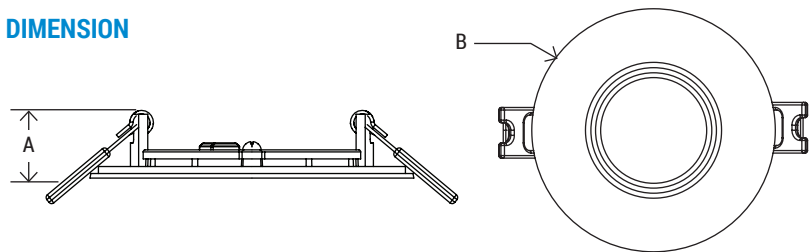

MRSDBA-120V Series

3"/4"/6"/8"

Round Baffle Can-less Ultra-Slim Recessed Downlight with 5CCT Selector

Project Name:	Order Number:	Prepare by:	Note:	Date:	Type:

BAFFLE CAN-LESS

The **MRSDBA Series** Ultra-Slim LED Downlights are the perfect lighting solution for both residential and commercial. The ultra-slim can-less design allow you to install them in where a recessed can won't fit, no can housing is needed. The quick wiring connectors are coming with the junction box, making the wiring easier-simple place the cable to the connectors to complete the wiring, no wiring nuts and electrical tap needed for the installation. Our downlight provides perfect light performance, showing the true colors of objects and surroundings. You also get all other benefits of LED technology, including longer life to lower maintenance cost, less heat for better energy saving in summer.

Perfect use for residential housings, condominiums, the healthcare facility, shopping centers and hospitality industry.

Select color temperature from

- 2700K **WARM WHITE**
- 3000K **SOFT WHITE**
- 3500K **NATURAL WHITE**
- 4000K **COOL WHITE**
- 5000K **DAYLIGHT**

DIMENSION

MODEL#	MRSD3-BA	MRSD4-BA	MRSD6-BA	MRSD8-BA
A	1.25"	1.25"	1.25"	1.25"
B	3.4"	4.7"	6.7"	8.6"

Energy Star® and ETL certified. It can be used to comply with Title-24 and JA8 high efficacy light source requirements.

TECHNICAL SUMMARY

MODEL #	LUMENS	WATTS	EFFICACY	CRI	VOLTAGE	BEAM °	CCT	PF	LIFE	OPERATING TEMP.
MRSD038WBA-5CCT	500	8W	62.5 lm/W	90	120V, 60 Hz	95°	2700K/ 3000K/ 3500K/ 4000K/ 5000K	>0.9	50,000 hrs	-5°F ~ 104°F
MRSD410WBA-5CCT	650	10W	65 lm/W							
MRSD612WBA-5CCT	900	12W	75 lm/W							
MRSD818WBA-5CCT	1500	18W	83 lm/W							

PART NUMBER ORDERING SUMMARY

M R S D 6 12W BA - 5CCT