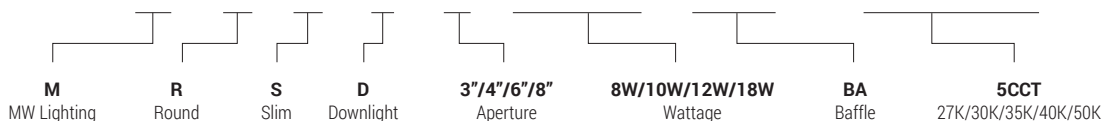

PART NUMBER ORDERING SUMMARY

M R S D 6 12W BA - 5CCT