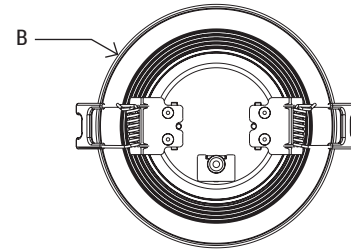

DIMENSION

MODEL#	MRSD412W-DBA	MRSD612W-DBA
A	2.06"	2.06"
B	5.09"	7.32"

Energy Star® and ETL certified. It can be used to comply with Title-24 and JA8 high efficacy light source requirements.

TECHNICAL SUMMARY

MODEL #	LUMENS	WATTS	EFFICACY	CRI	VOLTAGE	BEAM °	CCT	PF	LIFE	OPERATING TEMP.
MRSD412W-DBA-5CCT-WH-347	750	12W	62 lm/W	90	120V-347V, 60 Hz	95°	2700K/ 3000K/ 3500K/ 4000K/ 5000K	>0.9	50,000 hrs	-5°F ~ 104°F
MRSD615W-DBA-5CCT-WH-347	1100	15W	73 lm/W							

PART NUMBER ORDERING SUMMARY

M R S D 6 15W DBA - 5CCT-WH-347

M	R	S	D	4"/6"	12W/15W	DBA	5CCT	WH	120V-347V
MW Lighting	Round	Slim	Downlight	Aperture	Wattage	Deep Baffle	27K/30K/35K/40K/50K	White	Voltage