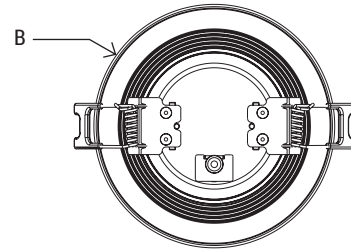

DIMENSION

MODEL#	MRSD412W-DBA	MRSD612W-DBA
A	2.06"	2.06"
B	5.09"	7.32"

Energy Star® and ETL certified. It can be used to comply with Title-24 and JA8 high efficacy light source requirements.

TECHNICAL SUMMARY

MODEL #	LUMENS	WATTS	EFFICACY	CRI	VOLTAGE	BEAM °	CCT	PF	LIFE	OPERATING TEMP.
MRSD412W-DBA-5CCT-WH-347	750	12W	62 lm/W	90	120V-347V, 60 Hz	95°	2700K/ 3000K/ 3500K/ 4000K/ 5000K	>0.9	50,000 hrs	-5°F ~ 104°F
MRSD615W-DBA-5CCT-WH-347	1100	15W	73 lm/W							

PART NUMBER ORDERING SUMMARY

M R S D 6 15W DBA - 5CCT-WH-347

M	R	S	D	4"/6"	12W/15W	DBA	5CCT	WH	120V-347V
MW Lighting	Round	Slim	Downlight	Aperture	Wattage	Deep Baffle	27K/30K/35K/40K/50K	White	Voltage