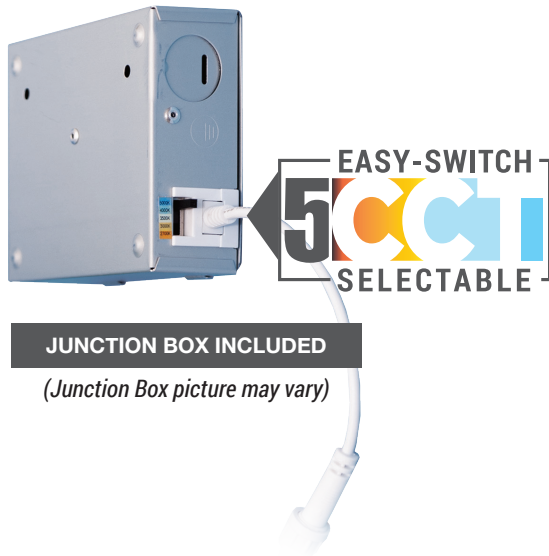

MRSD-DBA-347V Series

4"/6"

Deep Baffle Can-less Slim Recessed Downlight with 5CCT Selector - White

Project Name:	Order Number:	Prepare by:	Note:	Date:	Type:

CONSTRUCTION

Unit includes spinning metal housing, LED array, heat sink, lens, and foam gasket with baffle white ring.

OPTICS

- High quality PC lens
- Efficiency LED array
- Diffuse for uniform illumination

DRIVER

- High efficiency integral 120V 60Hz constant current dimmable driver.
- Smooth flicker free deep dimming to 10%

MOUNTING

- Can-less design, no can housing needed for the installation
- Pre-installed torsion spring clips
- Junction box included
- Quick wiring, no wiring nuts and electrical tap needed for the installation

LISTING

ETL Listed, Energy Star Listed, Suitable for Wet Locations, Title 24 JA8-2022, RoHS, Air-Tite Certified

WARRANTY

5 years manufacturer warranty, consult factory for more details. Terms and conditions may apply.

RECOMMENDED DIMMERS

LUTRON

- TGCL-153PH-WH
- DVCL-153PR
- P-PKG1W-WH-R
- CTCL-153PDH-WH

LEVITON

- R00-RNL06-TW
- R50-IPL06-10M

COMPATIBLE PRODUCTS (SOLD SEPARATELY)

MRSDMP-346

Mounting plate for 3"/4"/6" can-less downlight

MRSDMP-468

Mounting plate for 4"/6"/8" can-less downlight

M3FTCABLE M10FTCABLE

3ft/ 10ft Extension cord for can-less downlight