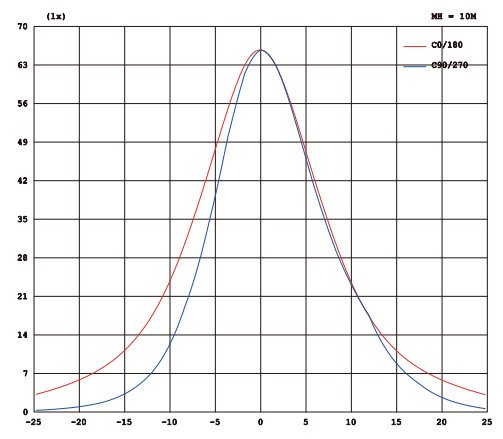

MSB01-100W

ECO LED SHOEBOX LIGHT

Project Name:	Order Number:	Prepare by:	Note:	Date:	Type:

CONSTRUCTION

Unit includes heavy duty cast aluminum housing, LED array, heat sink, lens and gasket.

OPTICS

- Lumileds LED high luminous, greatly improve the light utilization and evenness
- CRI 70+

DRIVER

120-277V universal input voltage.

MOUNTING

Multiple mounting methods with selected bracket option

LISTING

- UL & CUL listed.
- EMI/RFI emissions per FCC 47CFR Part 15B.
- RoHS compliant, contains no mercury or lead.
- Suitable for wet locations.

WARRANTY

5 years manufacturer warranty, consult www.mwledlighting.com for more details.

* Terms and conditions may apply.

*5 years limited LED luminaire warranty to the original purchaser that the luminaire shall be free from defects in materials and workmanship from date of shipment, when under properly installed at normal conditions of use. The warranty may not cover physical damage or abuse under certain conditions.

PHOTOMETRY

MOUNTING TYPES (SOLD SEPARATELY)

Slip Fitter (SF)

Trunnion (TR)

U Bracket

OTHER ACCESSORIES (SOLD SEPARATELY)

Lightning arrester