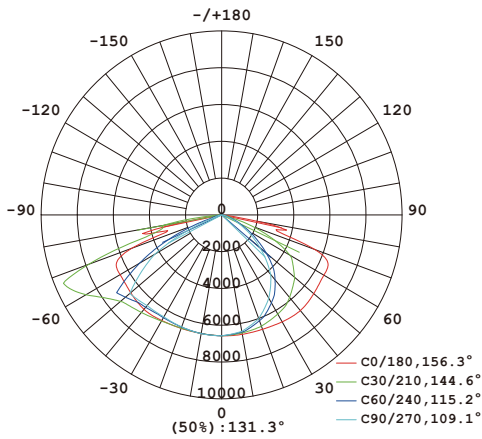

MSB01-100W

ECO LED SHOEBOX LIGHT

Project Name:	Order Number:	Prepare by:	Note:	Date:	Type:

CONSTRUCTION

Unit includes heavy duty cast aluminum housing, LED array, heat sink, lens and gasket.

OPTICS

- Lumileds LED high luminous, greatly improve the light utilization and evenness
- CRI 70+

DRIVER

120-277V universal input voltage.

MOUNTING

Multiple mounting methods with selected bracket option

LISTING

- UL & CUL listed.
- EMI/RFI emissions per FCC 47CFR Part 15B.
- RoHS compliant, contains no mercury or lead.
- Suitable for wet locations.

WARRANTY

5 years manufacturer warranty, consult www.mwledlighting.com for more details.

* Terms and conditions may apply.

*5 years limited LED luminaire warranty to the original purchaser that the luminaire shall be free from defects in materials and workmanship from date of shipment, when under properly installed at normal conditions of use. The warranty may not cover physical damage or abuse under certain conditions.

PHOTOMETRY

MOUNTING TYPES (SOLD SEPARATELY)

Slip Fitter (SF)

Trunnion (TR)

U Bracket

OTHER ACCESSORIES (SOLD SEPARATELY)

Lightning arrester