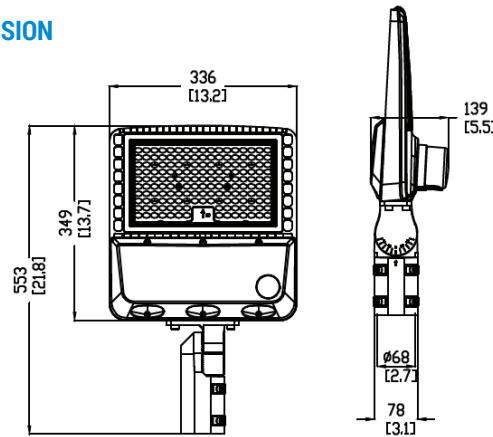

MSB01-100W

ECO LED SHOEBOX LIGHT

Project Name:	Order Number:	Prepare by:	Note:	Date:	Type:

100 WATTS

The **MSB01-100W** series Robust and reliable, this LED product is a economical solution for your industrial applications. Constructed out of heavy duty die-cast aluminum with architectural baked polyester powder coating for lasting durability. Designed to replace the non-LED light fixture.

This product is UL & CUL / DLC certified. It is popular in side walk, parking lots, swimming pools, public area and other commercial area.

Select color temperature from
• 5000K **DAYLIGHT**

DIMENSION

TECHNICAL SUMMARY

LUMENS	WATTS	EFFICACY	CRI	VOLTAGE	BEAM °	CCT	PF	LIFE	OPERATING TEMP.
13500	100W	135 lm/W	70	120V, 277V	TYPE II, III, IV, V	5000K	>0.9	50,000 hrs	-40°F ~ 113°F

PART NUMBER ORDERING SUMMARY

M S B 0 1 - 100W