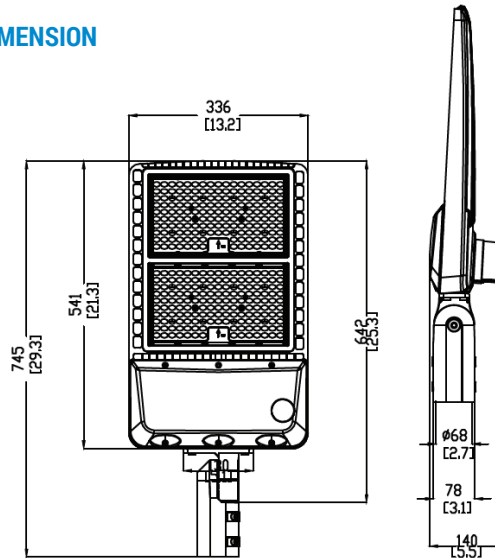

MSB01-300W

ECO LED SHOEBOX LIGHT

Project Name:	Order Number:	Prepare by:	Note:	Date:	Type:

300 WATTS

The **MSB01-300W** series Robust and reliable, this LED product is a economical solution for your industrial applications. Constructed out of heavy duty die-cast aluminum with architectural baked polyester powder coating for lasting durability. Designed to replace the non-LED light fixture.

This product is UL & CUL / DLC certified. It is popular in side walk, parking lots, swimming pools, public area and other commercial area.

Select color temperature from
• 5000K **DAYLIGHT**

DIMENSION

TECHNICAL SUMMARY

LUMENS	WATTS	EFFICACY	CRI	VOLTAGE	BEAM °	CCT	PF	LIFE	OPERATING TEMP.
40500	300W	135 lm/W	70	120V, 277V	TYPE II, III IV, V	5000K	>0.9	50,000 hrs	-40°F ~ 113°F

PART NUMBER ORDERING SUMMARY

M S B 0 1 - 3 0 0 W