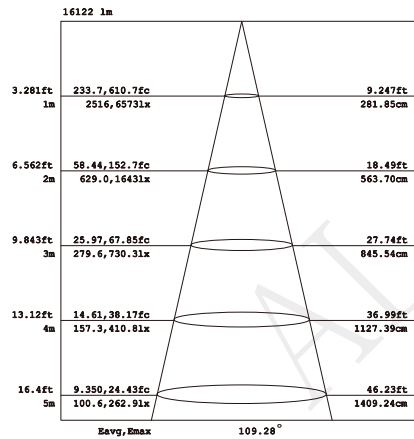

MSB01-300W

ECO LED SHOEBOX LIGHT

Project Name:	Order Number:	Prepare by:	Note:	Date:	Type:

CONSTRUCTION

Unit includes heavy duty cast aluminum housing, LED array, heat sink, lens and gasket.

OPTICS

- Lumileds LED high luminous, greatly improve the light utilization and evenness
- CRI 70+

DRIVER

120-277V universal input voltage.

MOUNTING

Multiple mounting methods with selected bracket option

LISTING

- UL & CUL listed.
- EMI/RFI emissions per FCC 47CFR Part 15B.
- RoHS compliant, contains no mercury or lead.
- Suitable for wet locations.

WARRANTY

5 years manufacturer warranty, consult www.mwledlighting.com for more details.

* Terms and conditions may apply.

*5 years limited LED luminaire warranty to the original purchaser that the luminaire shall be free from defects in materials and workmanship from date of shipment, when under properly installed at normal conditions of use. The warranty may not cover physical damage or abuse under certain conditions.

PHOTOMETRY

MOUNTING TYPES (SOLD SEPARATELY)

Slip Fitter (SF)

Trunnion (TR)

U Bracket

OTHER ACCESSORIES (SOLD SEPARATELY)

Lightning arrester