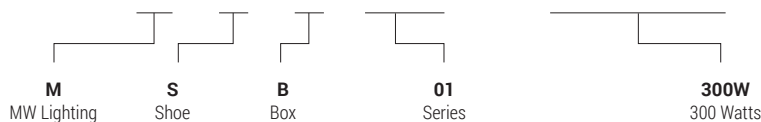

MSB01-300W

ECO LED SHOEBOX LIGHT

Project Name:	Order Number:	Prepare by:	Note:	Date:	Type:

300 WATTS

The **MSB01-300W** series Robust and reliable, this LED product is a economical solution for your industrial applications. Constructed out of heavy duty die-cast aluminum with architectural baked polyester powder coating for lasting durability. Designed to replace the non-LED light fixture.

This product is UL & CUL / DLC certified. It is popular in side walk, parking lots, swimming pools, public area and other commercial area.

Select color temperature from
• 5000K **DAYLIGHT**

DIMENSION

TECHNICAL SUMMARY

LUMENS	WATTS	EFFICACY	CRI	VOLTAGE	BEAM °	CCT	PF	LIFE	OPERATING TEMP.
40500	300W	135 lm/W	70	120V, 277V	TYPE II, III IV, V	5000K	>0.9	50,000 hrs	-40°F ~ 113°F

PART NUMBER ORDERING SUMMARY

M S B 0 1 - 3 0 0 W