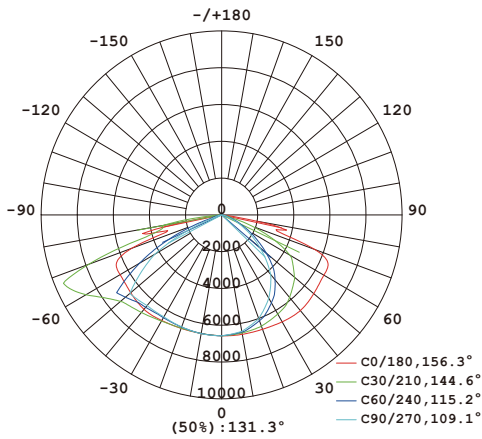

MSB01-300W

ECO LED SHOEBOX LIGHT

Project Name:	Order Number:	Prepare by:	Note:	Date:	Type:

CONSTRUCTION

Unit includes heavy duty cast aluminum housing, LED array, heat sink, lens and gasket.

OPTICS

- Lumileds LED high luminous, greatly improve the light utilization and evenness
- CRI 70+

DRIVER

120-277V universal input voltage.

MOUNTING

Multiple mounting methods with selected bracket option

LISTING

- UL & CUL listed.
- EMI/RFI emissions per FCC 47CFR Part 15B.
- RoHS compliant, contains no mercury or lead.
- Suitable for wet locations.

WARRANTY

5 years manufacturer warranty, consult www.mwledlighting.com for more details.

* Terms and conditions may apply.

*5 years limited LED luminaire warranty to the original purchaser that the luminaire shall be free from defects in materials and workmanship from date of shipment, when under properly installed at normal conditions of use. The warranty may not cover physical damage or abuse under certain conditions.

PHOTOMETRY

MOUNTING TYPES (SOLD SEPARATELY)

Slip Fitter (SF)

Trunnion (TR)

U Bracket

OTHER ACCESSORIES (SOLD SEPARATELY)

Lightning arrester