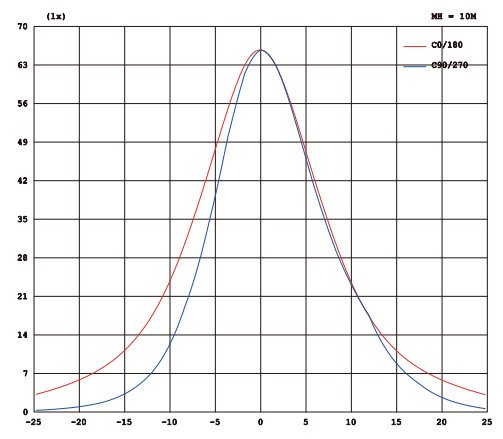

MSB01-300W

ECO LED SHOEBOX LIGHT

Project Name:	Order Number:	Prepare by:	Note:	Date:	Type:

CONSTRUCTION

Unit includes heavy duty cast aluminum housing, LED array, heat sink, lens and gasket.

OPTICS

- Lumileds LED high luminous, greatly improve the light utilization and evenness
- CRI 70+

DRIVER

120-277V universal input voltage.

MOUNTING

Multiple mounting methods with selected bracket option

LISTING

- UL & CUL listed.
- EMI/RFI emissions per FCC 47CFR Part 15B.
- RoHS compliant, contains no mercury or lead.
- Suitable for wet locations.

WARRANTY

5 years manufacturer warranty, consult www.mwledlighting.com for more details.

* Terms and conditions may apply.

*5 years limited LED luminaire warranty to the original purchaser that the luminaire shall be free from defects in materials and workmanship from date of shipment, when under properly installed at normal conditions of use. The warranty may not cover physical damage or abuse under certain conditions.

PHOTOMETRY

MOUNTING TYPES (SOLD SEPARATELY)

Slip Fitter (SF)

Trunnion (TR)

U Bracket

OTHER ACCESSORIES (SOLD SEPARATELY)

Lightning arrester