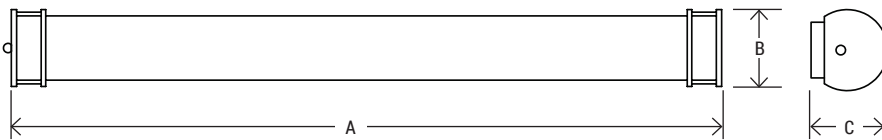

MWVL Series

2/3' LED Vanity Bath Light Fixture

Project Name:	Order Number:	Prepare by:	Note:	Date:	Type:

This MW Lighting **MWVL** LED vanity bath light offers a modern and streamlined look for your living space. It's designed to be mounted horizontally or vertically easily. With the powder coated painted die-formed cold-rolled steel frame and high transmission white acrylic lens, this energy-efficient product will illuminate your home for a very long period.

Perfect use for residential housings, condominiums, hotel and hospitality industry.

DIMENSION

COLOR TEMPERATURE
3000K
 SOFT WHITE

MODEL#	MWVL2FT28W	MWVL3FT36W
A	24.8"	48.8"
B	4.11"	4.11"
C	5"	5"

TECHNICAL SUMMARY

PART NUMBER ORDERING SUMMARY

2/3' LED Vanity Bath Light Fixture

Project Name:	Order Number:	Prepare by:	Note:	Date:	Type:

CONSTRUCTION

- Unit includes steel frame, LED array, heat sink, lens
- Die-formed cold-rolled steel with powder coated paint