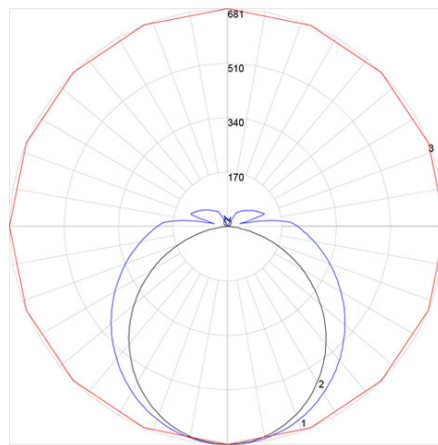

MWVL3FT36W30K

RECOMMENDED DIMMERS

LUTRON

- TGCL-153PH-WH
- DVCL-153PR
- P-PKG1W-WH-R
- CTCL-153PDH-WH

LEVITON

- R00-RNL06-TW
- R50-IPL06-10M