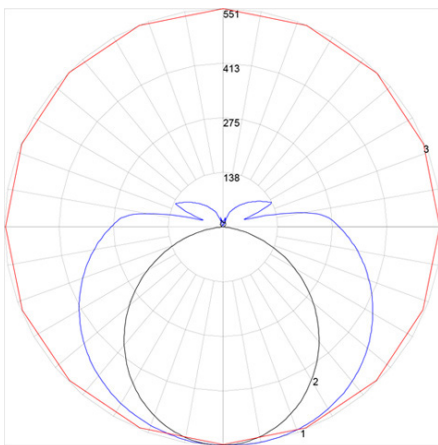

2/3' LED Vanity Bath Light Fixture

Project Name:	Order Number:	Prepare by:	Note:	Date:	Type:

CONSTRUCTION

- Unit includes steel frame, LED array, heat sink, lens
- Die-formed cold-rolled steel with powder coated paint

OPTICS

- High transmission white acrylic lens with satin nickel trim
- Efficiency LED array
- Diffuse for uniform illumination

DRIVER

- 120V 60Hz input voltage
- Smooth flicker free deep dimming

MOUNTING

- Surface mount on junction box

LISTING

UL Listed, Energy Star Listed, Suitable for Wet Locations, Title 24 JA8-2022, RoHS

WARRANTY

5 years manufacturer warranty, consult factory for more details. Terms and conditions may apply.

PHOTOMETRY

MWVL2FT28W30K