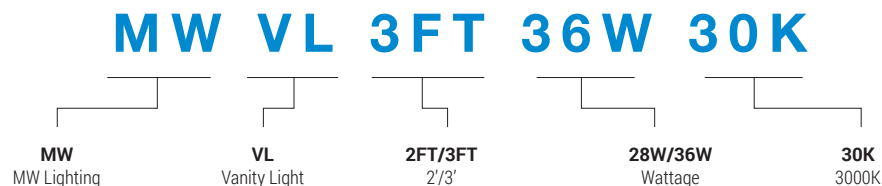

PART NUMBER ORDERING SUMMARY