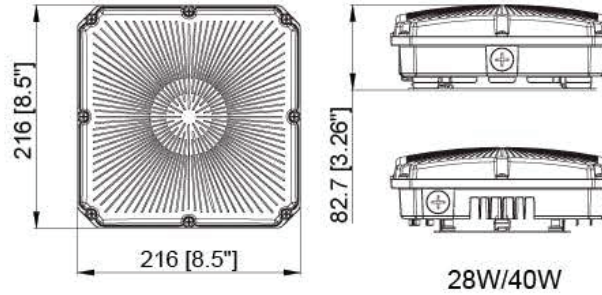

TS-GCP084-40W-G-50K

LED GARAGE CANOPY

Project Name:	Order Number:	Prepare by:	Note:	Date:	Type:

40 WATTS

The **TS-GCP084-40W-G-50K** series

- Fins designed heat sink for better heat dissipation
- Professional light distribution technique, high light reflectivity reflectors
- 155° beam angle
- Light transmission rate of lens is over 90%
- Weather proof

Select color temperature from
• 5000K **DAYLIGHT**

DIMENSION

TECHNICAL SUMMARY

LUMENS	WATTS	EFFICACY	CRI	VOLTAGE	BEAM °	CCT	PF	LIFE	OPERATING TEMP.
5200	40W	120 lm/W	80	120V, 277V	155	5000K	>0.9	50,000 hrs	-4°F ~ 104°F

PART NUMBER ORDERING SUMMARY

TS-GCP084-40W-G-50K

CANOPY
MW Lighting

40W
Wattage

5000K
CCT

TS-GCP084-40W-G-50K

LED GARAGE CANOPY

Project Name:	Order Number:	Prepare by:	Note:	Date:	Type: