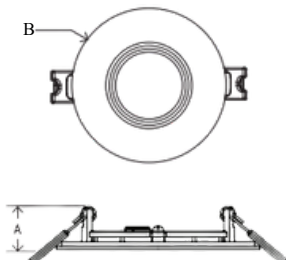

Dimension

4" Slim Downlight

6" Slim Downlight

Item Number	A(Hight)	B(Diameter)
4" Slim Downlight	2"	6"
6" Slim Downlight	1.5"	8"
Hole Size	4.25"	6.3"

MRSH Series

4"/6" Baffle or Flat Slim Can-less Downlight