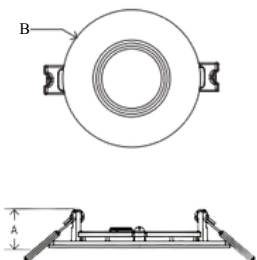

Dimension

4" Slim Downlight

6" Slim Downlight

Item Number	A(Hight)	B(Diameter)
4" Slim Downlight	2"	6"
6" Slim Downlight	1.5"	8"
Hole Size	4.25"	6.3"

MRSH Series

4"/6" Baffle or Flat Slim Can-less Downlight