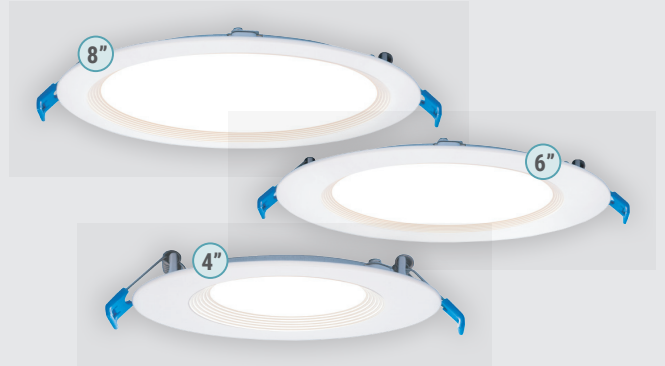

MRSDBA-120347 Series

4"/6"/8" Round Baffle Can-less Ultra-Slim Recessed Downlight with 5CCT Selector

Project Name:	Order Number:	Prepare by:	Note:	Date:	Type:

BAFFLE CAN-LESS

The **MRSDBA Series** Ultra-Slim LED Downlights are the perfect lighting solution for both residential and commercial. The ultra-slim can-less design allow you to install them in where a recessed can won't fit, no can housing is needed. The quick wiring connectors are coming with the junction box, making the wiring easier-simple place the cable to the connectors to complete the wiring, no wiring nuts and electrical tap needed for the installation. Our downlight provides perfect light performance, showing the true colors of objects and surroundings. You also get all other benefits of LED technology, including longer life to lower maintenance cost, less heat for better energy saving in summer.

Perfect use for residential housings, condominiums, the healthcare facility, shopping centers and hospitality industry.