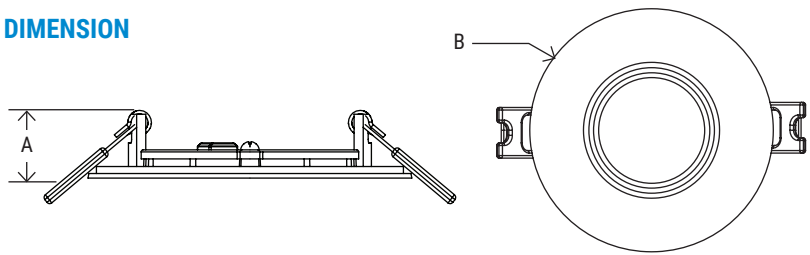

MRSDBA-120347 Series

4"/6"/8" Round Baffle Can-less Ultra-Slim Recessed Downlight with 5CCT Selector

Project Name:	Order Number:	Prepare by:	Note:	Date:	Type:

BAFFLE CAN-LESS

The **MRSDBA Series** Ultra-Slim LED Downlights are the perfect lighting solution for both residential and commercial. The ultra-slim can-less design allow you to install them in where a recessed can won't fit, no can housing is needed. The quick wiring connectors are coming with the junction box, making the wiring easier-simple place the cable to the connectors to complete the wiring, no wiring nuts and electrical tap needed for the installation. Our downlight provides perfect light performance, showing the true colors of objects and surroundings. You also get all other benefits of LED technology, including longer life to lower maintenance cost, less heat for better energy saving in summer.

DIMENSION

MODEL#	MRSD3-BA	MRSD4-BA	MRSD6-BA	MRSD8-BA
A	1.25"	1.25"	1.25"	1.25"
B	3.4"	4.7"	6.7"	8.6"

Energy Star® and ETL certified. It can be used to comply with Title-24 and JA8 high efficacy light source requirements.