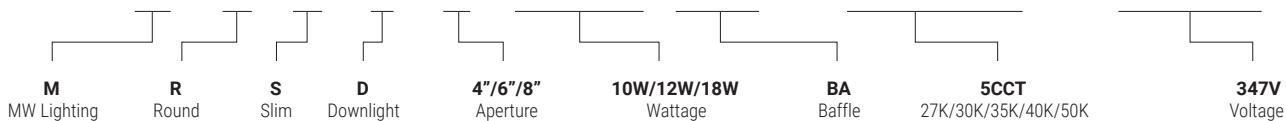

PART NUMBER ORDERING SUMMARY

M R S D 6 12W BA - 5CCT - 347V