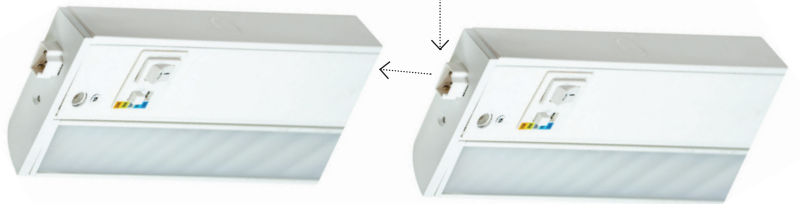

** Linkable up to 150W