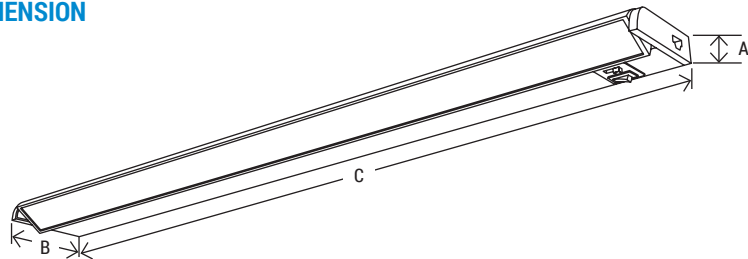

MUCAD Series

10"/16"/24"/32" Adjustable Lens Undercabinet Light

Project Name:	Order Number:	Prepare by:	Note:	Date:	Type:

ADJUSTABLE UNDERCABINET

The MW Lighting **MUCAD** Under Cabinet Task Light is an excellent lighting solution for commercial and residential applications like under cabinets, shelves, closet, office, retail, coves, task lighting, utility lighting and display cases. With the powder coated painted die-formed cold-rolled steel frame and high transmission white acrylic lens, this energy-efficient product will illuminate your home for a very long period. You can adjust the light angle and 5 color temperature to select. Simple connection with this LED Under Cabinet Light. You connect with the power cable or hardwire.

Perfect use for residential housings, condominiums, hotel and hospitality industry.

Select color temperature from

- 2700K **WARM WHITE**
- 3000K **SOFT WHITE**
- 3500K **NATURAL WHITE**
- 4000K **COOL WHITE**
- 5000K **DAYLIGHT**

DIMENSION

MODEL#	MUCAD10	MUCAD16	MUCAD24	MUCAD36
A	1"	1"	1"	1"
B	3.65"	3.65"	3.65"	3.65"
C	10"	16"	24"	32"

Energy Star® and ETL certified. It can be used to comply with Title-24 and JA8 high efficacy light source requirements.

TECHNICAL SUMMARY

MODEL #	LUMENS	WATTS	EFFICACY	CRI	VOLTAGE	BEAM °	CCT	PF	LIFE	OPERATING TEMP.
MUCAD10-7W-5CCT-WH	385	7W	55 lm/W	90	120V, 60 Hz	104°	2700K/ 3000K/ 3500K/ 4000K/ 5000K	>0.9	50,000 hrs	-5°F ~ 104°F
MUCAD16-11W-5CCT-WH	620	11W	56 lm/W							
MUCAD24-15W-5CCT-WH	925	15W	62 lm/W							
MUCAD32-17W-5CCT-WH	1050	16.5W	63 lm/W							

PART NUMBER ORDERING SUMMARY

M U C A D 10 - 7 W - 5 C C T - W H