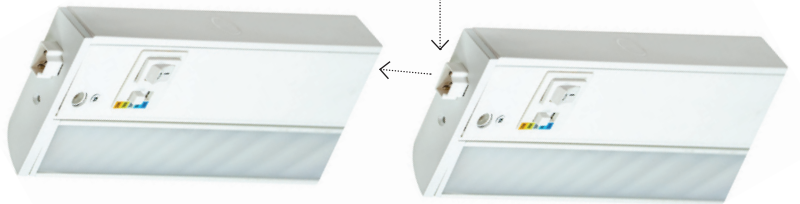

### WIRING FLEXIBILITY

Use any combination of three different wiring methods: Bring flexible conduit or Romex directly to the side and back of any size fixture. Conduit connector and romex strain relief hardware are included with each fixture. Otherwise, users can utilize the available plug in connectors (sold separately) to link additional fixtures to the circuit (See instructions sheets for more detail).

**ADJUSTABILITY**  
Tilt up to 36°

**ON/OFF SWITCH**  
Easy access on/off switch

**CCT SWITCH**  
Simply flip the switch for desire CCT

**\*\* Linkable up to 150W**

**\*\* Link any combination of fixtures up to 150 W total load using available connectors.**