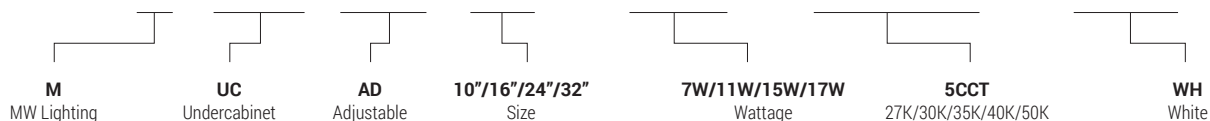

PART NUMBER ORDERING SUMMARY

M U C A D 10 - 7 W - 5 C C T - W H