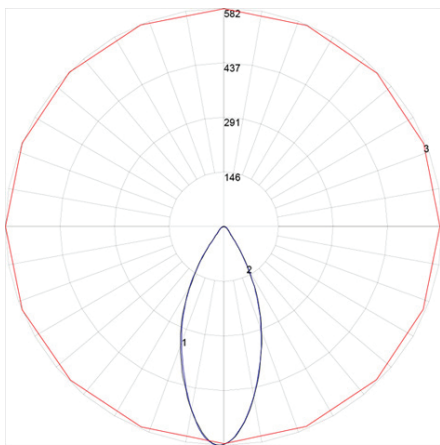

MRSD-DBA-120V Series

2" Deep Baffle Can-less Slim Recessed Downlight with 5CCT Selector - White

Project Name:	Order Number:	Prepare by:	Note:	Date:	Type:

CONSTRUCTION

Unit includes spinning metal housing, LED array, heat sink, lens, and foam gasket with deep baffle white ring.

OPTICS

- High quality PC lens
- Efficiency LED array
- Diffuse for uniform illumination

DRIVER

- High efficiency integral 120V 60Hz constant current dimmable driver.
- Smooth flicker free deep dimming to 10%

MOUNTING

- Can-less design, no can housing needed for the installation
- Pre-installed torsion spring clips
- Junction box included
- Quick wiring, no wiring nuts and electrical tap needed for the installation

LISTING

ETL Listed, Energy Star Listed, Suitable for Wet Locations, Title 24 JA8-2022, RoHS, Air-Tite Certified

WARRANTY

5 years manufacturer warranty, consult factory for more details. Terms and conditions may apply.

PHOTOMETRY

RECOMMENDED DIMMERS

LUTRON

- TGCL-153PH-WH
- DVCL-153PR
- P-PKG1W-WH-R
- CTCL-153PDH-WH

LEVITON

- R00-RNL06-TW
- R50-IPL06-10M

COMPATIBLE PRODUCTS (SOLD SEPARATELY)

MRSDMP-346

Mounting plate for 3"/4"/6" can-less downlight

MRSDMP-468

Mounting plate for 4"/6"/8" can-less downlight

M3FTCABLE M10FTCABLE

3ft/ 10ft Extension cord for can-less downlight