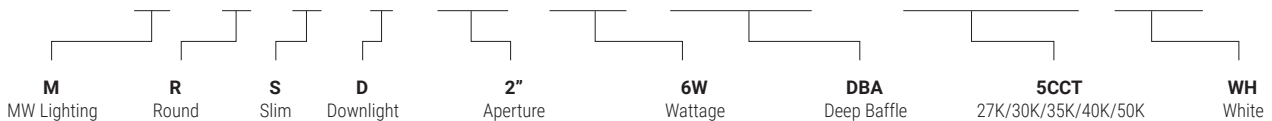

PART NUMBER ORDERING SUMMARY

M R S D 02 6W DBA - 5CCT-WH