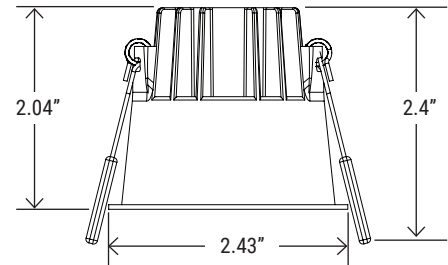

MRSD-DBA-120V Series

2" Deep Baffle Can-less Slim Recessed Downlight with 5CCT Selector - White

Project Name:	Order Number:	Prepare by:	Note:	Date:	Type:

DEEP BAFFLE CAN-LESS

The **MRSD026W-DBA** is integrated all-in-one recessed lights are the homeowners dream; perfect for value added lighting upgrades to enhance the look of your interior with the highest quality LEDs. With a low profile junction box and push and click quick connects, these lights are very easy to use. The petite 2-inch size sits flush in the ceiling without a decorative trim allowing you to create trendy pockets of light. These recessed down lights are also designed for use in new construction, remodel and retrofit installation without needing a housing or j-box. The deep baffle shape traps and narrows the light minimizing glare and softening light output for comfortable lighting.

Perfect use for residential housings, condominiums, the healthcare facility, shopping centers and hospitality industry.

EASY-SWITCH
5 CCT
SELECTABLE

1. Select color temperature from
2. 2700K **WARM WHITE**
   - 3000K **SOFT WHITE**
   - 3500K **NATURAL WHITE**
   - 4000K **COOL WHITE**
   - 5000K **DAYLIGHT**

JUNCTION BOX INCLUDED

(Junction Box picture may vary)

DIMENSION

Energy Star® and ETL certified. It can be used to comply with Title-24 and JA8 high efficacy light source requirements.

TECHNICAL SUMMARY

MODEL #	LUMENS	WATTS	EFFICACY	CRI	VOLTAGE	BEAM °	CCT	PF	LIFE	OPERATING TEMP.
MRSD026W-DBA-5CCT-WH	370	6W	62 lm/W	90	120V, 60 Hz	95°	2700K/ 3000K/ 3500K/ 4000K/ 5000K	>0.9	50,000 hrs	-5°F ~ 104°F

PART NUMBER ORDERING SUMMARY

M R S D 02 6W DBA - 5CCT-WH