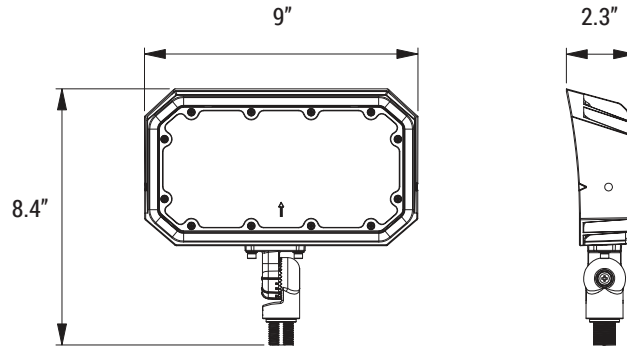

MFL-80-90-100W-3CCT

3CCT & WATTAGE ADJUSTABLE FLOOD LIGHT

Project Name:	Order Number:	Prepare by:	Note:	Date:	Type:

80-90-100 WATTS

The **MFL-80-90-100W-3CCT** series

This unique rectangular octagonal designed LED flood light fixture is build with high quality standard. The 3CCT technology allows you the choose the color temperature from warm white, cool white and daylight. This high quality flood light also save the energy cost for you with the 3 level wattage adjustable feature. It come with a heavy duty die-cast aluminum housing and professional optical lens. With the good heating dissipation and high waterproof rate, this fixture is robust and perfect for both industrial and commercial usage.

Select color temperature from

- 3000K **NATURAL WHITE**
- 4000K **COOL WHITE**
- 5000K **DAYLIGHT**

DIMENSION

TECHNICAL SUMMARY

LUMENS	WATTS	EFFICACY	CRI	VOLTAGE	BEAM °	CCT	PF	LIFE	OPERATING TEMP.
9100 10400 11700	80W 90W 100W	130 lm/W	80	120V, 277V	140	3000K 4000K 5000K	>0.9	50,000 hrs	-29°F ~ 129°F

CONSTRUCTION

Unit includes heavy duty die-cast aluminum housing, LED array, heat sink, lens and mounting kit.

OPTICS

- Efficiency LED array
- CRI 80+

DRIVER

- 120-277V universal input voltage.
- 0-10V smooth flicker free dimmable.