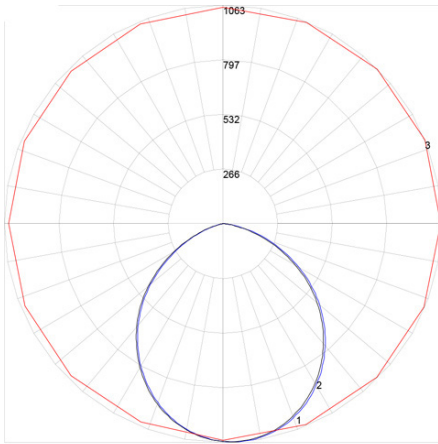

M8CDLA Series

8" Commercial Grade Recessed Downlight with Wattage and 3CCT Selector

Project Name:	Order Number:	Prepare by:	Note:	Date:	Type:

CONSTRUCTION

Unit includes die-cast metal housing, LED array, heat sink, lens, foam gasket, baffle trim ring, safety cable with hook and junction box.

OPTICS

- High quality PC lens
- Efficiency LED array
- Diffuse for uniform illumination
- Baffle trim reduces glare for soft, comfortable illumination

DRIVER

- 120V-277V 60Hz universal input voltage
- 0-10V smooth flicker free dimming to 5%

MOUNTING

- Canless design, no can housing needed for the installation
- Pre-installed torsion spring clips
- Unit comes with wiring nuts, no electrical tap and special tools required for the installation

LISTING

ETL Listed, Energy Star Listed, Suitable for Wet Locations, Title 24 JA8-2022, RoHS, Air-Tite Certified

WARRANTY

5 years manufacturer warranty, consult factory for more details. Terms and conditions may apply.

PHOTOMETRY

RECOMMENDED DIMMERS

LUTRON

- TGCL-153PH-WH
- DVCL-153PR
- P-PKG1W-WH-R
- CTCL-153PDH-WH

LEVITON

- R00-RNL06-TW
- R50-IPL06-10M

COMPATIBLE PRODUCTS (SOLD SEPARATELY)

MRSDMP-346

Mounting plate for 3"/4"/6" can-less downlight

MRSDMP-468

Mounting plate for 4"/6"/8" can-less downlight

MHV-8W-EM

Emergency Driver and Battery Back-up

MHV-25W-EM

High Output Voltage Emergency Driver and Battery Back-up

ICCDR8-BlackTrim

Replaceable trim available in black color.