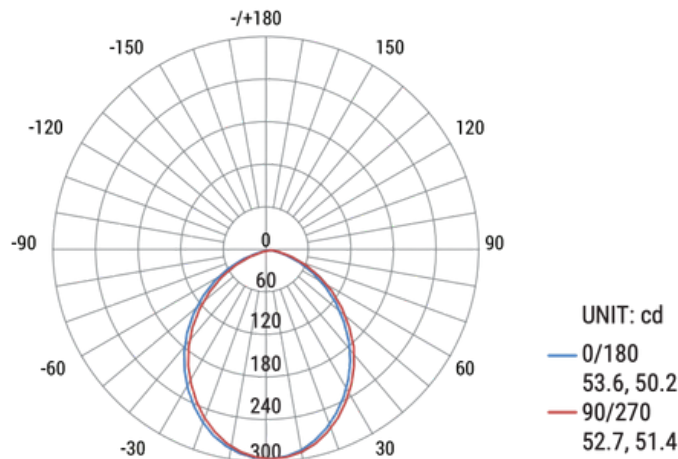

### Photometry

AVERAGE BEAM ANGLE (50%) : 95.9 DEG