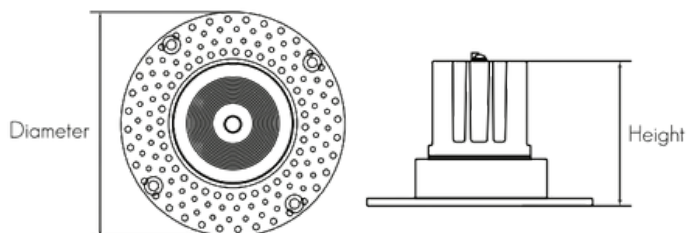

### Trim-Less Downlight With Mud Ring

The **MRHD Series Trim-Less Downlight** is designed for a clean, seamless ceiling appearance using a mud-in installation system. Available in **1", 2", and 3"** sizes, it integrates directly into drywall for a minimal, architectural finish. With 5CCT selectable color temperature and high-efficiency LED performance, it delivers flexible lighting for residential and light commercial applications such as **living rooms, kitchens, hallways, hotels, and modern architectural spaces.**

### Key Features — Trim-Less Downlight With Mud Ring

- Trim-less design with mud-in installation system and included mud ring for seamless drywall integration
- Available in 1", 2", and 3" compact sizes
- 5CCT selectable (2700K–5000K) for flexible lighting environments
- TRIAC dimming compatible (120V) for smooth brightness control
- CRI 90+ for high color accuracy and natural light rendering
- High-efficiency LED with stable and consistent output
- Designed for clean architectural ceiling aesthetics

### Dimension

Item Number	A(Diameter)	B(Hight)	Hole Size
MRHD109W	3.5"	2.5"	1.85"
MRHD213W	4.25"	2.5"	2.28"
MRHD315W	5.1"	2.5"	3.07"