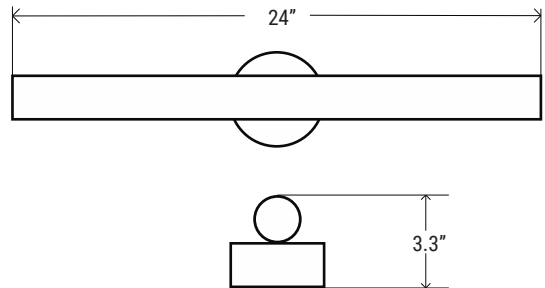

DIMENSION

1. Select color temperature from
2. 3000K **NATURAL WHITE**
   - 4000K **COOL WHITE**
   - 5000K **DAYLIGHT**