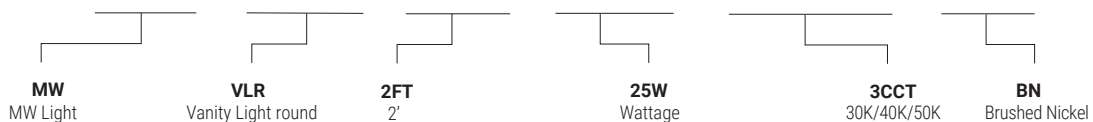

PART NUMBER ORDERING SUMMARY

MW VLR 2FT 25W-3CCT-BN