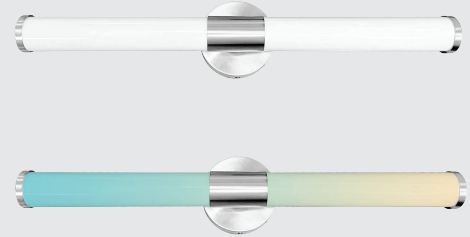

2' LED VANITY LIGHT Round

Project Name:	Order Number:	Prepare by:	Note:	Date:	Type:

This **MW LED Vanity Light Round** offers a modern and streamlined look for your living space. It's designed to be mounted Horizontally or vertically easily. With the powder coated painted die-formed cold-rolled steel frame and high transmission white acrylic lens, this energy-efficient product will illuminate your home for a very long period.

DIMENSION

- Select color temperature from
- 3000K **NATURAL WHITE**
 - 4000K **COOL WHITE**
 - 5000K **DAYLIGHT**

TECHNICAL SUMMARY

MODEL #	LUMENS	WATTS	EFFICACY	CRI	VOLTAGE	DIMMING	CCT	PF	LIFE	OPERATING TEMP.
MWVLR2FT25W-3CCT-BN	1750	25W	70lm/W	80	120V, 60 Hz	Smooth dim to 10%	30K/40K/ 50K	>0.9	50,000 hrs	-40°F ~ 104°F

PART NUMBER ORDERING SUMMARY

MW VLR 2FT 25W-3CCT-BN

2' LED VANITY LIGHT Round

Project Name:	Order Number:	Prepare by:	Note:	Date:	Type:

CONSTRUCTION

- Unit includes steel frame, LED array, heat sink, lens
- Die-formed cold-rolled steel with powder coated paint

OPTICS

- High transmission white acrylic lens with satin nickel trim
- Efficiency LED array
- Diffuse for uniform illumination

DRIVER

- 120V 60Hz input voltage
- Smooth flicker free deep dimming

MOUNTING

- Surface mount on junction box