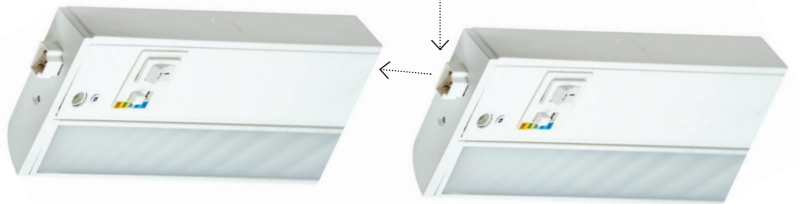

### WIRING FLEXIBILITY

Use any combination of three different wiring methods: Bring flexible conduit or Romex directly to the side and back of any size fixture. Conduit connector and romex strain relief hardware are included with each fixture. Otherwise, users can utilize the available plug in connectors (sold separately) to link additional fixtures to the circuit (See instructions sheets for more detail).

**ADJUSTABILITY**  
Tilt up to 36°

**ON/OFF SWITCH**  
Easy access on/off switch

**CCT SWITCH**  
Simply flip the switch for desire CCT

\*\* Linkable up to 150W

\*\* Link any combination of fixtures up to 150 W total load using available connectors.