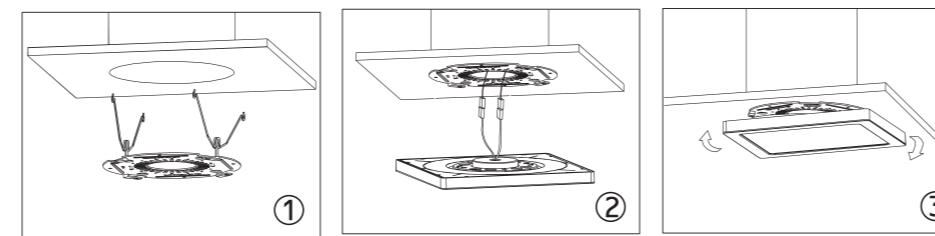

Item:

MSFM712-3CCT
MSFM918-3CCT
MSFM1224-3CCT

7 / 9 /12 Inch 3CCT FLUSH MOUNT CEILING LIGHT

IMPORTANT SAFETY INFORMATION

- 1. WARNING : RISK OF SHOCK House electric current can cause painful shock or serious injury unless handled properly. For your safety, always remember to :
A : Turn off the power supply at the fuse or circuit breaker box before you install the fixture.
B : Ground the fixture to avoid potential electric shocks and to ensure reliable starting.
C : Double-check all connections to be sure they are tight and correct.
D : Wear rubber soled shoes and work on a sturdy wooden ladder.
- 2. This fixture is designed for use in a circuit protected by a fuse or circuit breaker, It is also designed to be installed in accordance with local electrical codes. If you are unsure about your wiring, consult a qualified electrician or local electrical inspector, and check your local electrical code
- 3. WARNING : RISK OF CUTS Some metal parts in the fixture may have sharp edges. To prevent cuts and scrapes, wear gloves when handling the parts.
- 4. Account for small parts and destroy packing material, as this may be hazardous to children

TOOLS REQUIRED (Not Included)(Cont.)

NOTE: Keep your receipt and these instructions for Proof of Purchase.

PACKAGE CONTENT

	PARTS	pcs
A	Wire Nuts	3
B	Screws	6
C	Anchors	2

Product Specification

No.	Wattage(w)	Voltage(V)	Rated Input Frequency(Hz)	Beaming(°)	Size(in)
1	12W	AC120V	60Hz	120°	φ12x0.6
2	18W	AC120V	60Hz	120°	φ18x0.6
3	24W	AC120V	60Hz	120°	φ27x0.6

Embedded in installation

Fix the installation Bracket; Connecting the wire; Press the light to fit the bracket and rotate clockwise.

Surface mounting installation

Fix the installation Bracket; Connecting the wire; Press the light to fit the bracket and rotate clockwise.