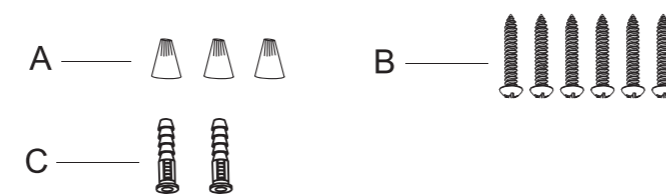

PACKAGE CONTENT

	PARTS	pcs
A	Wire Nuts	3
B	Screws	6
C	Anchors	2

Product Specification

No.	Wattage(w)	Voltage(V)	Rated Input Frequency(Hz)	Beaming(°)	Size(in)
1	12W	AC120V	60Hz	120°	φ12x0.6
2	18W	AC120V	60Hz	120°	φ18x0.6
3	24W	AC120V	60Hz	120°	φ27x0.6