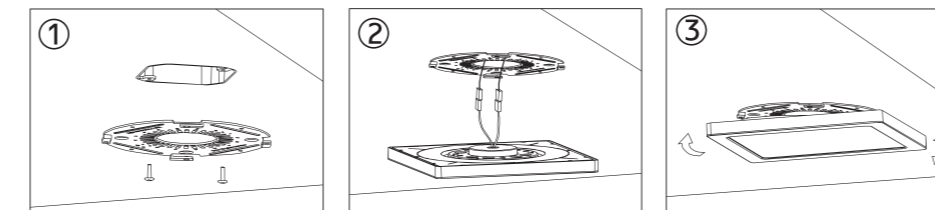

Item:

MSFM712-3CCT
MSFM918-3CCT
MSFM1224-3CCT

7 / 9 /12 Inch 3CCT FLUSH MOUNT CEILING LIGHT

IMPORTANT SAFETY INFORMATION

- 1. WARNING : RISK OF SHOCK House electric current can cause painful shock or serious injury unless handled properly. For your safety, always remember to :
A : Turn off the power supply at the fuse or circuit breaker box before you install the fixture.
B : Ground the fixture to avoid potential electric shocks and to ensure reliable starting.
C : Double-check all connections to be sure they are tight and correct.
D : Wear rubber soled shoes and work on a sturdy wooden ladder.
- 2. This fixture is designed for use in a circuit protected by a fuse or circuit breaker, It is also designed to be installed in accordance with local electrical codes. If you are unsure about your wiring, consult a qualified electrician or local electrical inspector, and check your local electrical code
- 3. WARNING : RISK OF CUTS Some metal parts in the fixture may have sharp edges. To prevent cuts and scrapes, wear gloves when handling the parts.
- 4. Account for small parts and destroy packing material, as this may be hazardous to children

Embedded in installation

Fix the installation Bracket; Connecting the wire; Press the light to fit the bracket and rotate clockwise.

Surface mounting installation

Fix the installation Bracket; Connecting the wire; Press the light to fit the bracket and rotate clockwise.