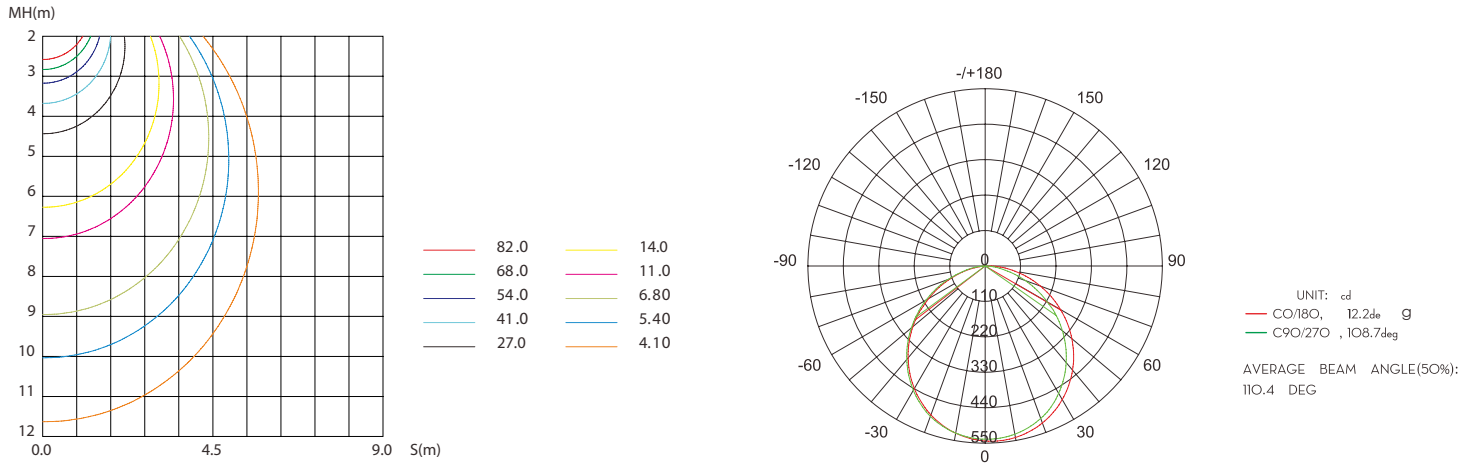

DIMENSIONS

MSFM Series

Square Slim Surface Mount

Project Name:	Order Number:	Prepare by:	Note:	Date:	Type:

PHOTOMETRY

TECHNICAL SUMMARY

CONSTRUCTION

Unit includes LED array, heat sink lens, with white plastic trim cover.