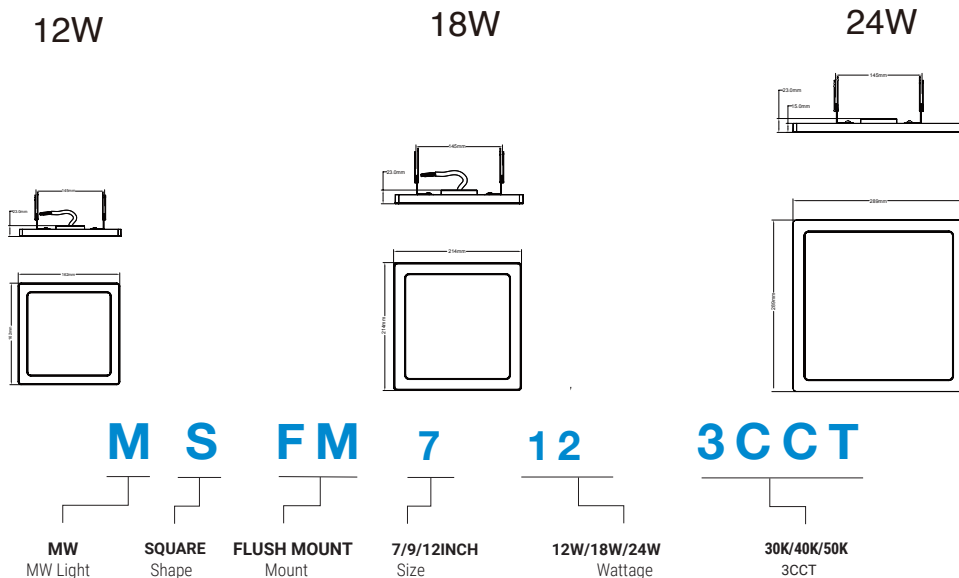

MSFM Series

Square Slim Surface Mount

Project Name:	Order Number:	Prepare by:	Note:	Date:	Type:

DESCRIPTION

Recessed lighting and bigger flush mounts are commonly being replaced by these edge-lit flush mounts in order to maintain ceiling height. The wide illumination is ideal for lighting corridors and other small areas, and it mounts over junction boxes of conventional size. Smaller sizes are also treated with a moist location for outdoor use, and they come in a variety of sizes.

Select color temperature from
 • 3000K **SOFT WHITE**
 • 4000K **COOL WHITE**
 • 5000K **DAYLIGHT**

Product Information

Model No.	Product Name	Lumens	Watts	Efficacy	CRI	VOLTAGE	DIMMING	CCT	LIFE	OPERATING TEMP.
MSFM712-3CCT	7" Square slim Surface mount	840	12W	70lm/w	80+	120V	TRIAC	3CCT	>50,000hrs	-4°F ~ 104°F
MSFM918-3CCT	9" Square slim Surface mount	1260	18W	70lm/w	80+	120V	TRIAC	3CCT	>50,000hrs	-4°F ~ 104°F
MSFM1224-3CCT	12" Square slim Surface mount	1920	24W	80lm/w	80+	120V	TRIAC	3CCT	>50,000hrs	-4°F ~ 104°F

DIMENSIONS

MSFM Series

Square Slim Surface Mount

Project Name:	Order Number:	Prepare by:	Note:	Date:	Type:

PHOTOMETRY

TECHNICAL SUMMARY

CONSTRUCTION

Unit includes LED array, heat sink lens, with white plastic trim cover.