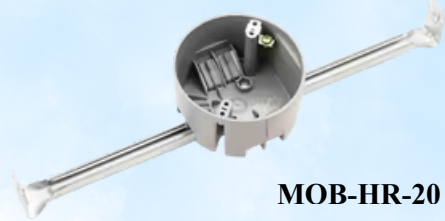

MOB Series Round Plastic Junction Box

Round Plastic Junction Box

Round Plastic Junction Box

The **MOB Series Round Plastic Junction Box** is designed for residential and commercial electrical installations requiring round fixture boxes. Suitable for lighting fixtures, ceiling lights, smoke detectors, and other electrical devices, the series offers durable construction and reliable installation performance. **Available in nail-on, hangbar, and old work configurations to support both new construction and remodeling applications.**

MOB-R-20

MOBR-R-18

MOB-HR-20

Key Features — Round Plastic Junction Box

- Available in nail-on, hangbar, and old work styles
- Durable plastic construction for long-lasting performance
- Designed for lighting fixtures and ceiling device installations
- Suitable for new work and remodel applications
- Compatible with residential and commercial electrical systems
- Secure mounting structure for reliable installation
- Multiple cubic inch capacities available
- Easy installation and wiring access

Construction

- High-strength plastic housing for durability
- Round electrical box design for fixture applications
- Designed for secure ceiling and wall installations
- Reliable construction for residential and commercial use

Installation

- Suitable for lighting fixture and ceiling installations
- Available for nail-on, hangbar, and old work applications
- Compatible with standard electrical devices and fixtures
- Easy installation for new construction and retrofit projects