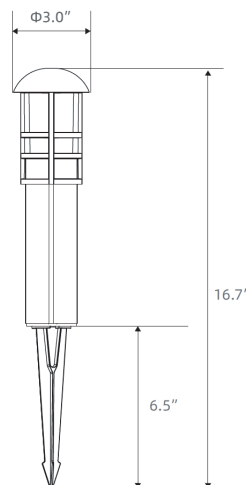

LED Mushroom Landscape Pathway Light

Project Name:	Order Number:	Prepare by:	Note:	Date:	Type:

DESCRIPTION

Lijiacheng LED Landscape Lighting is a high-performance, Safety for Children & Pets: This ETL Listed landscape lighting is easy to connect, no surrounding children or pets. Never Bothered to Buy Another Set: Rugged aluminum housing with corrosion resistance & heat dissipation. Wet location waterproof rating brings better waterproof performance, best choice for outdoor wet locations, resistant to damage of heavy rains. Make Your Neighbor Jealous: 6 LED chips and the upgraded lens landscape light bring out the natural color of objects, Installed in a Flash: 4.9 ft long power cable and 24 wire connectors make it convenient to connect the power; easy and fast to install with the instructions provided in the pack.

Product Information

Model No.	Product Name	Lumens	Watts	Efficacy	CRI	VOLTAGE	DIMMING	CCT	LIFE	OPERATING TEMP.
LC-GPLS-03271-13-2700K	Mushroom Landscape Light	94LM	3W	N/A	90	12-24VAC/DC	N	2700K	N/A	N/A

DIMENSIONS