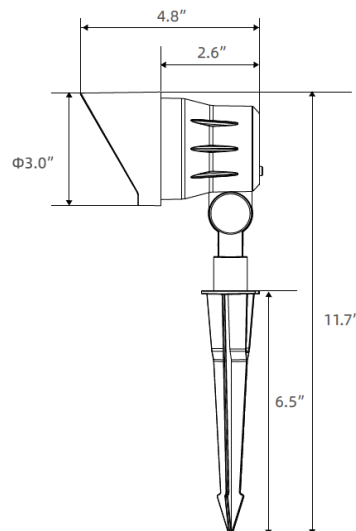

LJC Series

LED Landscape Spotlight

Project Name:	Order Number:	Prepare by:	Note:	Date:	Type:

DESCRIPTION

This LED Landscape Lighting is solution for Outdoor lighting, Garden and Park. 9 LED chips and the upgraded lens brings sufficient brightness without glare. The high CRI of 90+ lets this low voltage garden lights bring out the natural color of objects. Rugged aluminum housing with corrosion resistance & heat dissipation. IP65 rating brings better waterproof performance, best choice for outdoor wet locations, resistant to damage of heavy rains. With 40,000hrs long lifespan and backed by a 5-year warranty, these landscaping spot lights can be connected several packs of the products or other kinds of lawn lamps, satisfy more requirements.

Product Information

Model No.	Product Name	Lumens	Watts	Efficacy	CRI	VOLTAGE	DIMMING	CCT	LIFE	OPERATING TEMP.
LJC-GPLX-04273-11	LED Landscape Spotlight	164LM	4W	N/A	90	12-24VAC/DC	N	2700K	N/A	N/A

DIMENSIONS