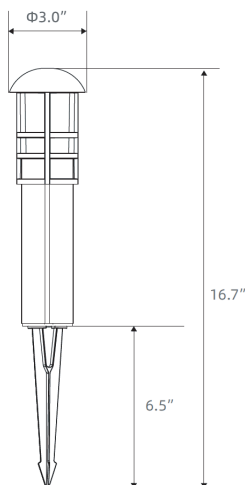

MLS-GPLM-11

LED Mushroom Landscape Pathway Light

Project Name:	Order Number:	Prepare by:	Note:	Date:	Type:

DESCRIPTION

LED Landscape Lighting is a high-performance, Safety for Children & Pets: This ETL Listed landscape lighting is easy to connect, no surrounding children or pets. Never Bothered to Buy Another Set: Rugged aluminum housing with corrosion resistance & heat dissipation. Wet location waterproof rating brings better waterproof performance, best choice for outdoor wet locations, resistant to damage of heavy rains. Make Your Neighbor Jealous: 6 LED chips and the upgraded lens landscape light bring out the natural color of objects, Installed in a Flash: 4.9 ft long power cable and 24 wire connectors make it convenient to connect the power; easy and fast to install with the instructions provided in the pack.

Product Information

Model No.	Product Name	Lumens	Watts	Efficacy	CRI	VOLTAGE	DIMMING	CCT	LIFE	OPERATING TEMP.
MLS-GPLM-11	Mushroom Landscape Light	150LM	3W	N/A	90	12-24VAC/DC	N	2700K	N/A	N/A

DIMENSIONS

MLS-GPLM-11