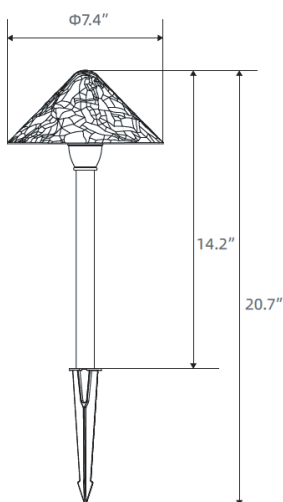

DIMENSIONS