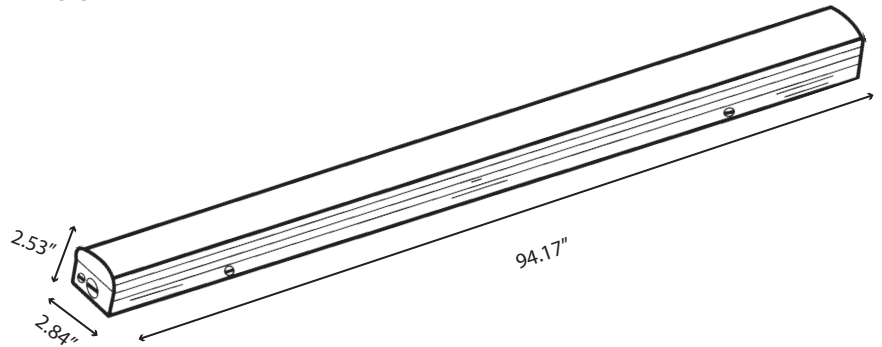

DIMENSION

TECHNICAL SUMMARY

MODEL NO.	WATTS	LUMENS	CCT	VOLTAGE	DIMMING	CRI	CERTIFICATION
MSTM4ft-34/38/45W-3CCT	34/38/45W	4420/4940/5850LM	35/40/50K	120-277V	0-10V	80+	UL/DLC
MSTM8ft-65/75/90W-3CCT	65/75/90W	8450/9750/11700LM					

PART NUMBER ORDERING SUMMARY

MSTM8FT-65/75/90W-3CCT

LED STRIP LIGHT 8 FT
MW Lighting

65/75/90W
Selectable Wattage

3500K-4000K-5000K
Selectable CCT