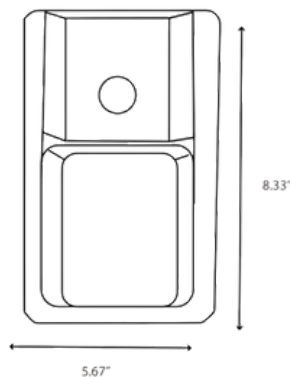

### Key Features — Slim Wallpack

- Compact mini wallpack design for tight installation spaces
- 28W high-efficiency LED with 3080LM output
- 5000K cool white for clear security lighting
- 120–277V wide voltage input
- 0–10V dimming compatible
- CRI 80+ for consistent light quality
- Ideal for building facades, walkways, and perimeters
- Energy-efficient and low maintenance

### Dimension