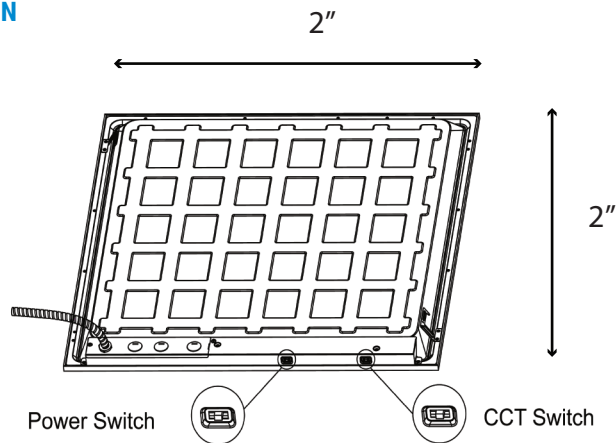

DIMENSION

TECHNICAL SUMMARY

MODEL NO.	WATTS	LUMENS	CCT	VOLTAGE	DIMMING	CRI	CERTIFICATION
MTFE22-20/30/40W-3CCT	20/30/40W	2200/3300/4400LM	35/40/50K	AC120-277V	0-10V	80+	ETL/ FCC
MTFE24-30/40/50W-3CCT	30/40/50W	3300/4400/5500LM	35/40/50K	AC120-277V	0-10V	80+	ETL/ FCC

PART NUMBER ORDERING SUMMARY

MTFE22-20/30/40W-3CCT

LED TROFFER LIGHT
MW Lighting

20/30/40W
Selectable Wattage

3500K-4000K-5000K
CCT