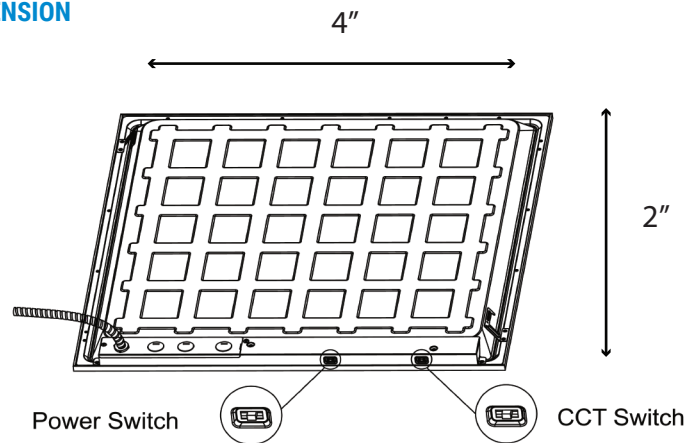

DIMENSION

TECHNICAL SUMMARY

MODEL NO.	WATTS	LUMENS	CCT	VOLTAGE	DIMMING	CRI	CERTIFICATION
MTFE22-20/30/40W-3CCT	20/30/40W	2200/3300/4400LM	35/40/50K	AC120-277V	0-10V	80+	ETL/ FCC
MTFE24-30/40/50W-3CCT	30/40/50W	3300/4400/5500LM	35/40/50K	AC120-277V	0-10V	80+	ETL/ FCC

PART NUMBER ORDERING SUMMARY

MTFE24-30/40/50W-3CCT

LED TROFFER LIGHT
MW Lighting

30/40/50W
Selectable Wattage

3500K-4000K-5000K
CCT