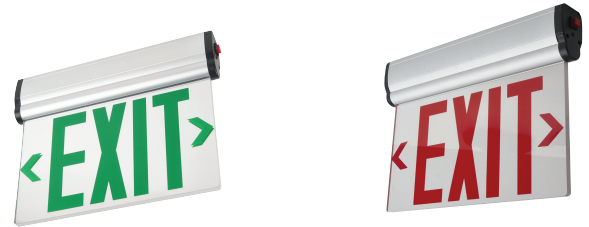

MJ-7

ALUMINUM EDGE-LIT ADJUSTABLE EXIT SIGN

Project Name:	Order Number:	Prepare by:	Note:	Date:	Type:

The MJ-7 Aluminum Edge-Lit Adjustable Exit Sign features easy installation with a universal J-box mounting pattern and a high-grade acrylic panel. It offers optional clear or mirror face plates, with single or double letters, and supports top, back, or end mounting. Powered by a 4.8V 600mAh rechargeable Ni-MH battery, it provides 90 minutes of emergency operation and fully recharges in 24 hours. With a five-year warranty, it meets UL 924 standards and is UL and cUL listed for damp locations (0°C-40°C), supporting dual 120/277 voltage input. It also includes a test switch and charge indicator.

DIMENSION

AVAILABLE IN 2 COLORS

HIGHLIGHT

QUICK INSTALLATION

Easy setup with a universal J-box mounting pattern.

CUSTOMIZABLE FACE PLATES

Optional clear or mirror face plates, with single or double letters.