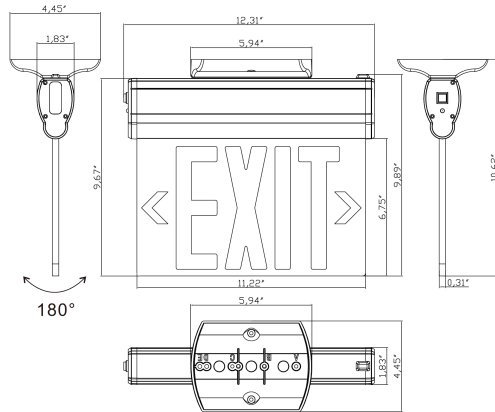

MJ-7

ALUMINUM EDGE-LIT ADJUSTABLE EXIT SIGN

Project Name:	Order Number:	Prepare by:	Note:	Date:	Type:

The MJ-7 Aluminum Edge-Lit Adjustable Exit Sign features easy installation with a universal J-box mounting pattern and a high-grade acrylic panel. It offers optional clear or mirror face plates, with single or double letters, and supports top, back, or end mounting. Powered by a 4.8V 600mAh rechargeable Ni-MH battery, it provides 90 minutes of emergency operation and fully recharges in 24 hours. With a five-year warranty, it meets UL 924 standards and is UL and cUL listed for damp locations (0°C-40°C), supporting dual 120/277 voltage input. It also includes a test switch and charge indicator.

DIMENSION

AVAILABLE IN 2 COLORS

HIGHLIGHT

QUICK INSTALLATION

Easy setup with a universal J-box mounting pattern.

CUSTOMIZABLE FACE PLATES

Optional clear or mirror face plates, with single or double letters.

PART NUMBER ORDERING SUMMARY

MJ-7