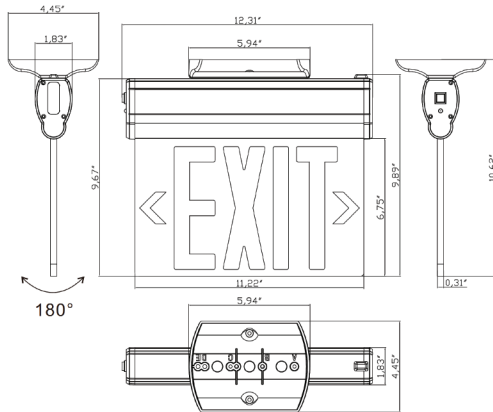

MJ-7 Series

ALUMINUM EDGE-LIT ADJUSTABLE EXIT SIGN

Project Name:	Order Number:	Prepare by:	Note:	Date:	Type:

The MJ-7 series Aluminum Edge-Lit Adjustable Exit Sign features easy installation with a universal J-box mounting pattern and a high-grade acrylic panel. It offers optional clear or mirror face plates, with single or double letters, and supports top, back, or end mounting. Powered by a 4.8V 600mAh rechargeable Ni-MH battery, it provides 90 minutes of emergency operation and fully recharges in 24 hours. With a five-year warranty, it meets UL 924 standards and is UL and cUL listed for damp locations (0°C-40°C), supporting dual 120/277 voltage input. It also includes a test switch and charge indicator.

DIMENSION

AVAILABLE IN 2 COLORS

MJ-7G-2M

MJ-7-2M

HIGHLIGHT

QUICK INSTALLATION

Easy setup with a universal J-box mounting pattern.

CUSTOMIZABLE FACE PLATES

Optional clear or mirror face plates, with single or double letters.

PART NUMBER ORDERING SUMMARY

MJ-7G-2M

Green
Color