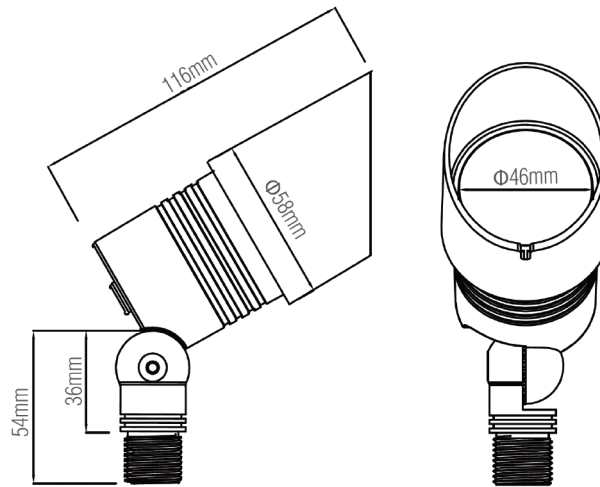

MLS-BSL-7W-5CCT

5CCT Bullet Spot Light

Project Name:	Order Number:	Prepare by:	Note:	Date:	Type:

This LED landscape lighting is a perfect choice for outdoor spaces such as gardens and parks. Equipped with 9 LED chips and an upgraded lens, it provides bright, glare-free illumination. With a high CRI of 90+, it enhances the natural colors of its surroundings. Constructed from rugged aluminum, it offers excellent corrosion resistance and heat dissipation. Its IP65 rating ensures outstanding waterproof performance, making it ideal for wet outdoor environments and resistant to heavy rain. Designed for longevity, it features a 40,000-hour lifespan and is backed by a 5-year warranty. Operating on a 12-24V voltage range, these landscape spotlights can be interconnected with multiple units or other lawn lamps to accommodate various lighting needs.

DIMENSION

TECHNICAL SUMMARY

MODEL NO.	WATTS	LUMENS	CCT	VOLTAGE	DIMMING	CRI	CERTIFICATION
MLS-BSL-7W-5CCT	7W	550LM	27/30/35/40/50K	12-24V	N/A	N/A	ETL

PART NUMBER ORDERING SUMMARY

MLS-BSL-7W-5CCT

 Landscape MW Lighting	 Bullet Spot Light Spot Light	 7W Wattage	 27/30/35/40/50K Selectable CCT
-------------------------------------	--	--------------------------	--

MLS-BSL-7W-5CCT

5CCT Bullet Spot Light

Project Name:	Order Number:	Prepare by:	Note:	Date:	Type:

CONSTRUCTION

- Unit includes heavy duty metal frame, LED array, heat sink, hanger, security cable and high quality LED tube.

Equipped with 9 LED chips and an upgraded lens, the lighting provides bright, glare-free illumination with a high CRI of 90+ to enhance natural colors.

Durable and Weather-Resistant

Made from rugged aluminum with excellent corrosion resistance and heat dissipation, it has an IP65 rating, ensuring waterproof performance and resistance to heavy rain.