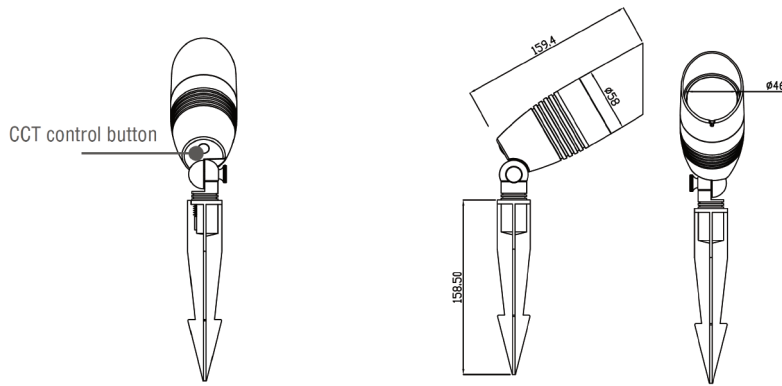

MLS-CBSL-7W-RGBW

3CCT + RGB Bullet Spot Light

Project Name:	Order Number:	Prepare by:	Note:	Date:	Type:

This LED landscape lighting is a perfect choice for outdoor spaces such as gardens and parks. Equipped with 9 LED chips and an upgraded lens, it provides bright, glare-free illumination. With a high CRI of 90+, it enhances the natural colors of its surroundings. Constructed from rugged aluminum, it offers excellent corrosion resistance and heat dissipation. Its IP65 rating ensures outstanding waterproof performance, making it ideal for wet outdoor environments and resistant to heavy rain. Designed for longevity, it features a 40,000-hour lifespan and is backed by a 5-year warranty. Operating on a 12-24V voltage range, these landscape spotlights can be interconnected with multiple units or other lawn lamps to accommodate various lighting needs.

DIMENSION

TECHNICAL SUMMARY

MODEL NO.	WATTS	LUMENS	CCT	VOLTAGE	DIMMING	CRI	CERTIFICATION
MLS-CBSL-7W-5CCT	7W	550LM	27/30/35/40/50K	12-24V	N/A	N/A	ETL
MLS-CBSL-5W-RGBW	5W	300LM	27/30/40K	12-24V	N/A	N/A	ETL

PART NUMBER ORDERING SUMMARY

MLS-CBSL-5W-RGBW

Landscape
MW Lighting

COB Bullet Spot Light
Spot Light

5W
Wattage

RGBW 27/30/40K
Selectable CCT

MLS-CBSL-7W-RGBW

3CCT + RGB Bullet Spot Light