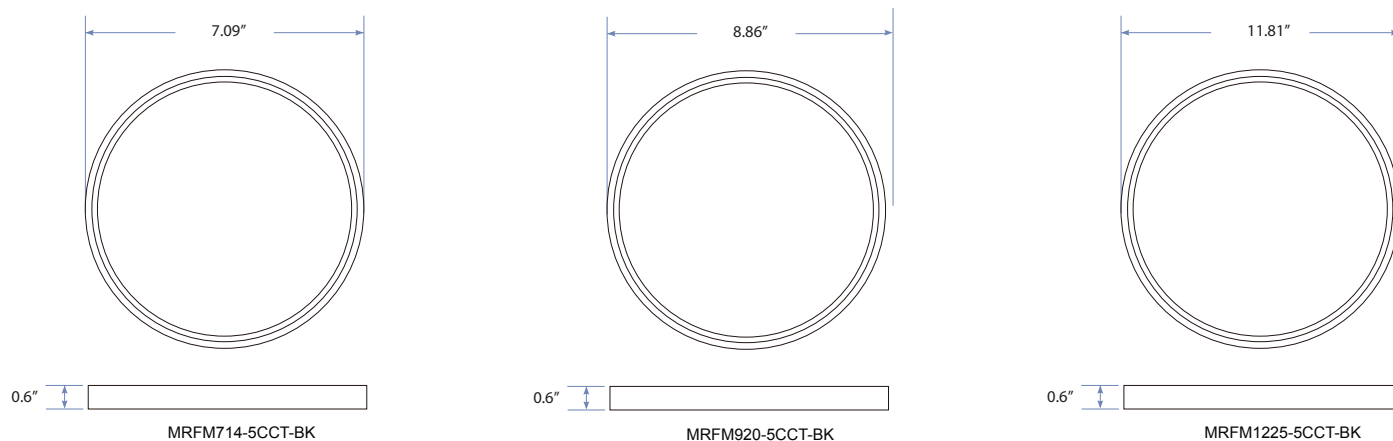

MRFM Series

Round Slim Surface Mount Black

Project Name:	Order Number:	Prepare by:	Note:	Date:	Type:

DESCRIPTION

Recessed lighting and bigger flush mounts are commonly being replaced by these edge-lit flush mounts in order to maintain ceiling height. The wide illumination is ideal for lighting corridors and other small areas, and it mounts over junction boxes of conventional size. Smaller sizes are also treated with a moist location for outdoor use, and they come in a variety of sizes.

DIMENSIONS

M **R** **FM** **9** **20** **5CCT** **BK**
 MW Light ROUND Shape FLUSH MOUNT Mount 7/9/12INCH Size 14/20/25W Wattage 5CCT 27K/30K/35K/40K/50K Black Color

MRFM Series

Round Slim Surface Mount Black

Project Name:	Order Number:	Prepare by:	Note:	Date:	Type:

PHOTOMETRY

1m	96.55, 271.11x	243.36cm
2m	24.14, 67.771x	486.72cm
3m	10.73, 30.121x	730.08cm
4m	6.034, 16.941x	973.44cm
5m	3.862, 10.841x	1216.80cm