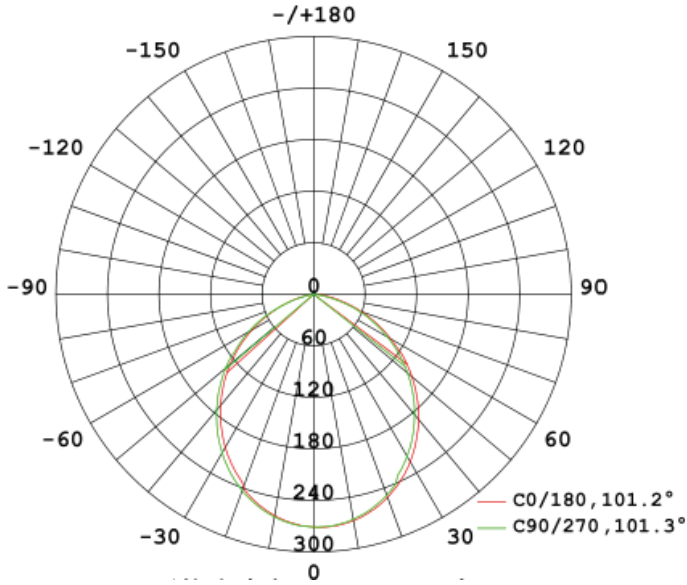

DIMENSIONS

M **R** **FM** **9** **20** **5CCT** **BK**
 MW Light ROUND Shape FLUSH MOUNT Mount 7/9/12INCH Size 14/20/25W Wattage 5CCT 27K/30K/35K/40K/50K Black Color

MRFM Series

Round Slim Surface Mount Black

Project Name:	Order Number:	Prepare by:	Note:	Date:	Type:

PHOTOMETRY

1m	96.55, 271.11x	243.36cm
2m	24.14, 67.771x	486.72cm
3m	10.73, 30.121x	730.08cm
4m	6.034, 16.941x	973.44cm
5m	3.862, 10.841x	1216.80cm