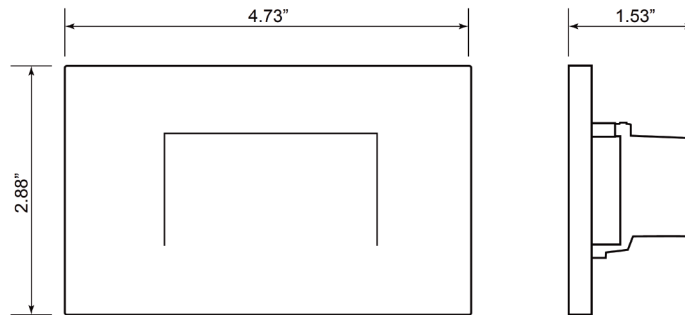

MSLH Series

LED Step Light Horizontal 120V

Project Name:	Order Number:	Prepare by:	Note:	Date:	Type:

The MSLH Series LED Step Light Horizontal 120V features a 12-24V AC/DC and 120V AC 50/60Hz power input with a 3W consumption. It has a CRI of >90Ra, uses copper cable material, and offers a luminous output of 80lm (White) or 50lm (ORB/BLK/BG). Available in 3CCT/5CCT options, it has a lifespan of 50,000 hours and operates within a temperature range of -4°F to 104°F. The body is made of die-cast aluminum with a frosted PC lens, utilizing SMD2835 LEDs with a 70° beam angle. Designed for wet locations with an IP65 rating, this dimmable step light is compatible with standard U.S. junction boxes and comes in White and Black finishes. It is easy to install, energy-saving, and ideal for various outdoor and indoor applications.

DIMENSION

TECHNICAL SUMMARY

MODEL NO.	DIRECTION	WATTS	LUMENS	CCT	VOLTAGE	DIMMING	CRI	MOTION SENSOR	CERTIFICATION
MSLH-3W-5CCT	Horizontal	3W	100LM	27/30/35/40/50K	120V	N/A	N/A	NO	ETL
MSLV-3W-5CCT	Vertical	3W	100LM	27/30/35/40/50K	120V	N/A	N/A	NO	ETL
MSLV-3W-5CCT-MS	Vertical	3W	100LM	27/30/35/40/50K	120V	N/A	N/A	YES	ETL