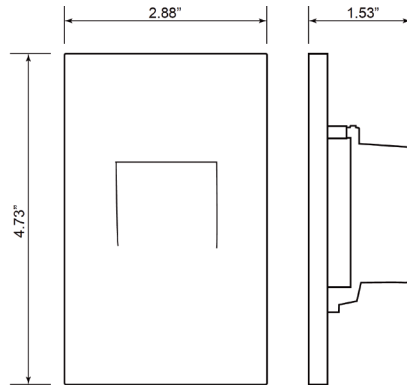

## LED Step Light Vertical 120V with Motion Sensor and Photocell

Project Name:	Order Number:	Prepare by:	Note:	Date:	Type:

The MSLV Series LED Step Light Vertical 120V with motion sensor features a 12-24V AC/DC and 120V AC 50/60Hz power input with a 3W consumption. It has a CRI of >90Ra, uses copper cable material, and offers a luminous output of 80lm (White) or 50lm (ORB/BLK/BG). Available in 3CCT/5CCT options, it has a lifespan of 50,000 hours and operates within a temperature range of -4°F to 104°F. The body is made of die-cast aluminum with a frosted PC lens, utilizing SMD2835 LEDs with a 70° beam angle. Designed for wet locations with an IP65 rating, this dimmable step light is compatible with standard U.S. junction boxes and comes in White and Black finishes. It is easy to install, energy-saving, and ideal for various outdoor and indoor applications.

### DIMENSION