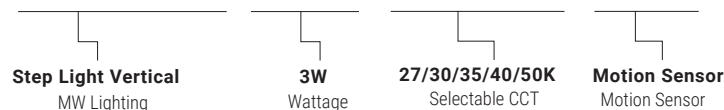

PART NUMBER ORDERING SUMMARY

MSLV-3W-5CCT-MS