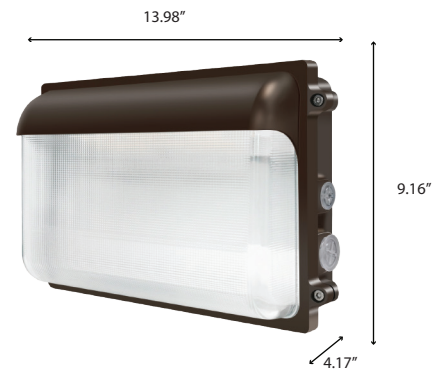

MWPS-60/70/80W-3CCT

TECHNICAL SUMMARY

MODEL NO.	WATTS	LUMENS	CCT	VOLTAGE	DIMMING	CRI	CERTIFICATION
MWPS-30/40/50W-3CCT	30/40/50W	4050/5400/6750L	30/40/50K	AC120-277V	0-10V	80+	UL, DLC
MWPS-60/70/80W-3CCT	60/70/80W	8100/9450/10800L	30/40/50K	AC120-277V	0-10V	80+	UL, DLC

PART NUMBER ORDERING SUMMARY

MWPS-30/40/50W-3CCT

Wallpack Slim
MW Lighting

30/40/50W
Selectable Wattage

30/40/50K
CCT