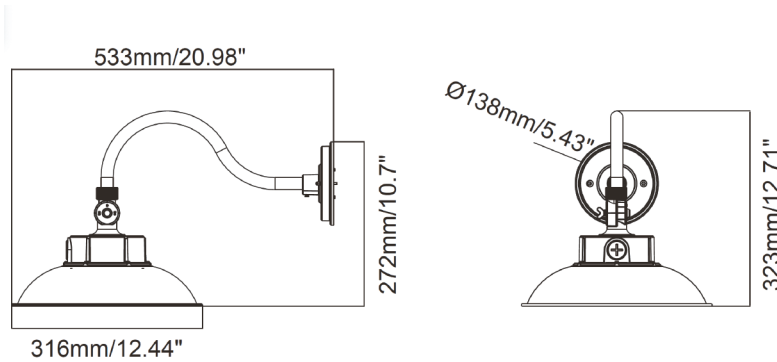

## 3 CCT & WATTAGE SELECTABLE GOOSENECK BARN LIGHT

Project Name:	Order Number:	Prepare by:	Note:	Date:	Type:

The 3 CCT & Wattage Selectable Gooseneck Barn Light is designed for various applications, including sign lighting, barn lighting, awnings, porch lighting, and patio lighting. It is UL certified and comes with a 5-year warranty. Key features include 3 CCT and wattage selection, 270° vertical rotation, and a Lighting DIP switch for adjusting wattage, photocell, and CCT settings. The infrared sensor detects sunlight within the 820-1100nm range, and the fixture is rated IP65 for wet location use. The model operates at 120-277V with an adjustable power output of 30W, 40W, or 50W, delivering 6500, 5200, or 3900 lumens respectively, equivalent to a 100-150W light. With its tunable CCT and durable design, this gooseneck barn light offers versatility and efficiency for various outdoor lighting needs.

### DIMENSION

50W