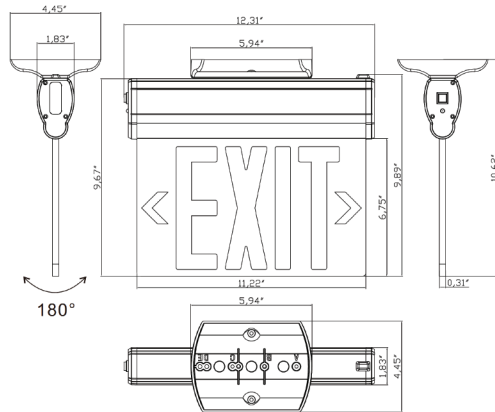

MJ-7 Series

ALUMINUM EDGE-LIT ADJUSTABLE EXIT SIGN

Project Name:	Order Number:	Prepare by:	Note:	Date:	Type:

The MJ-7 series Aluminum Edge-Lit Adjustable Exit Sign features easy installation with a universal J-box mounting pattern and a high-grade acrylic panel. It offers optional clear or mirror face plates, with single or double letters, and supports top, back, or end mounting. Powered by a 4.8V 600mAh rechargeable Ni-MH battery, it provides 90 minutes of emergency operation and fully recharges in 24 hours. With a five-year warranty, it meets UL 924 standards and is UL and cUL listed for damp locations (0°C-40°C), supporting dual 120/277 voltage input. It also includes a test switch and charge indicator.

DIMENSION

AVAILABLE IN 2 COLORS

MJ-7G-2M

MJ-7-2M

HIGHLIGHT

QUICK INSTALLATION

Easy setup with a universal J-box mounting pattern.

CUSTOMIZABLE FACE PLATES

Optional clear or mirror face plates, with single or double letters.

PART NUMBER ORDERING SUMMARY

MJ-7-2M

Red
Color