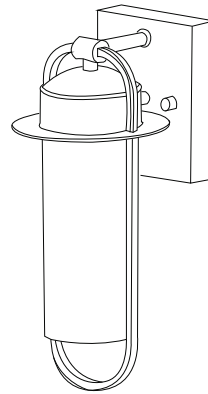

DIMENSION

TECHNICAL SUMMARY

MODEL NO.	LED	WATTS	LUMENS	CCT	VOLTAGE	DIMMING	CRI	CERTIFICATION
MW-WL-0006-8W-PS	LED	8W	x	x	120VAC/60Hz	N/A	N/A	ETL
MW-WL-0007-15W-BK	LED	15W	x	x	120VAC/60Hz	N/A	N/A	ETL
MW-WL-0008-BK	N/A	N/A	x	x	120VAC/60Hz	N/A	N/A	ETL
MW-WL-0009-BK	N/A	N/A	x	x	120VAC/60Hz	N/A	N/A	ETL
MW-WL-0010-BK	N/A	N/A	x	x	120VAC/60Hz	N/A	N/A	ETL

PART NUMBER ORDERING SUMMARY

MW-WL-0006-8W-PS

Wall Sconce
MW Lighting

8W
Wattage