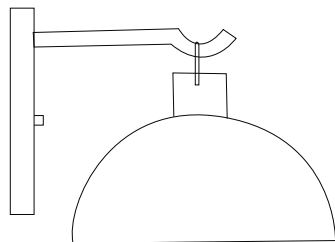

DIMENSION

TECHNICAL SUMMARY

MODEL NO.	LED	WATTS	LUMENS	CCT	VOLTAGE	DIMMING	CRI	CERTIFICATION
MW-WL-0006-8W-PS	LED	8W	x	x	120VAC/60Hz	N/A	N/A	ETL
MW-WL-0007-15W-BK	LED	15W	x	x	120VAC/60Hz	N/A	N/A	ETL
MW-WL-0008-BK	N/A	N/A	x	x	120VAC/60Hz	N/A	N/A	ETL
MW-WL-0009-BK	N/A	N/A	x	x	120VAC/60Hz	N/A	N/A	ETL
MW-WL-0010-BK	N/A	N/A	x	x	120VAC/60Hz	N/A	N/A	ETL

PART NUMBER ORDERING SUMMARY

MW-WL-0008-BK

Wall Sconce
MW Lighting