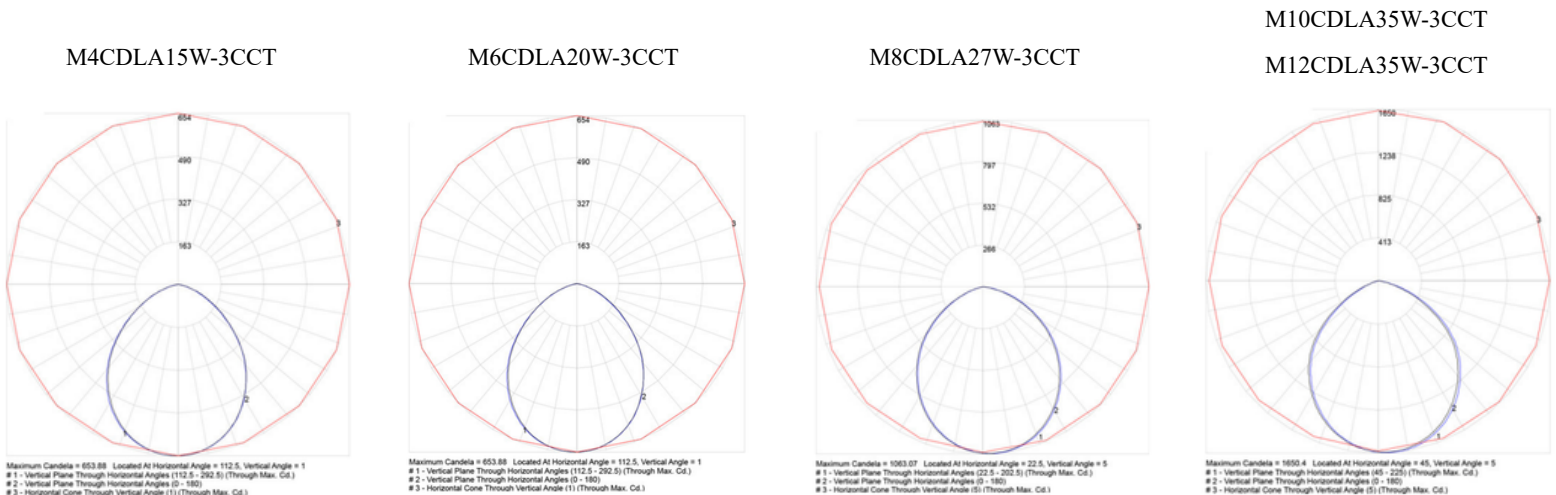

Photometry